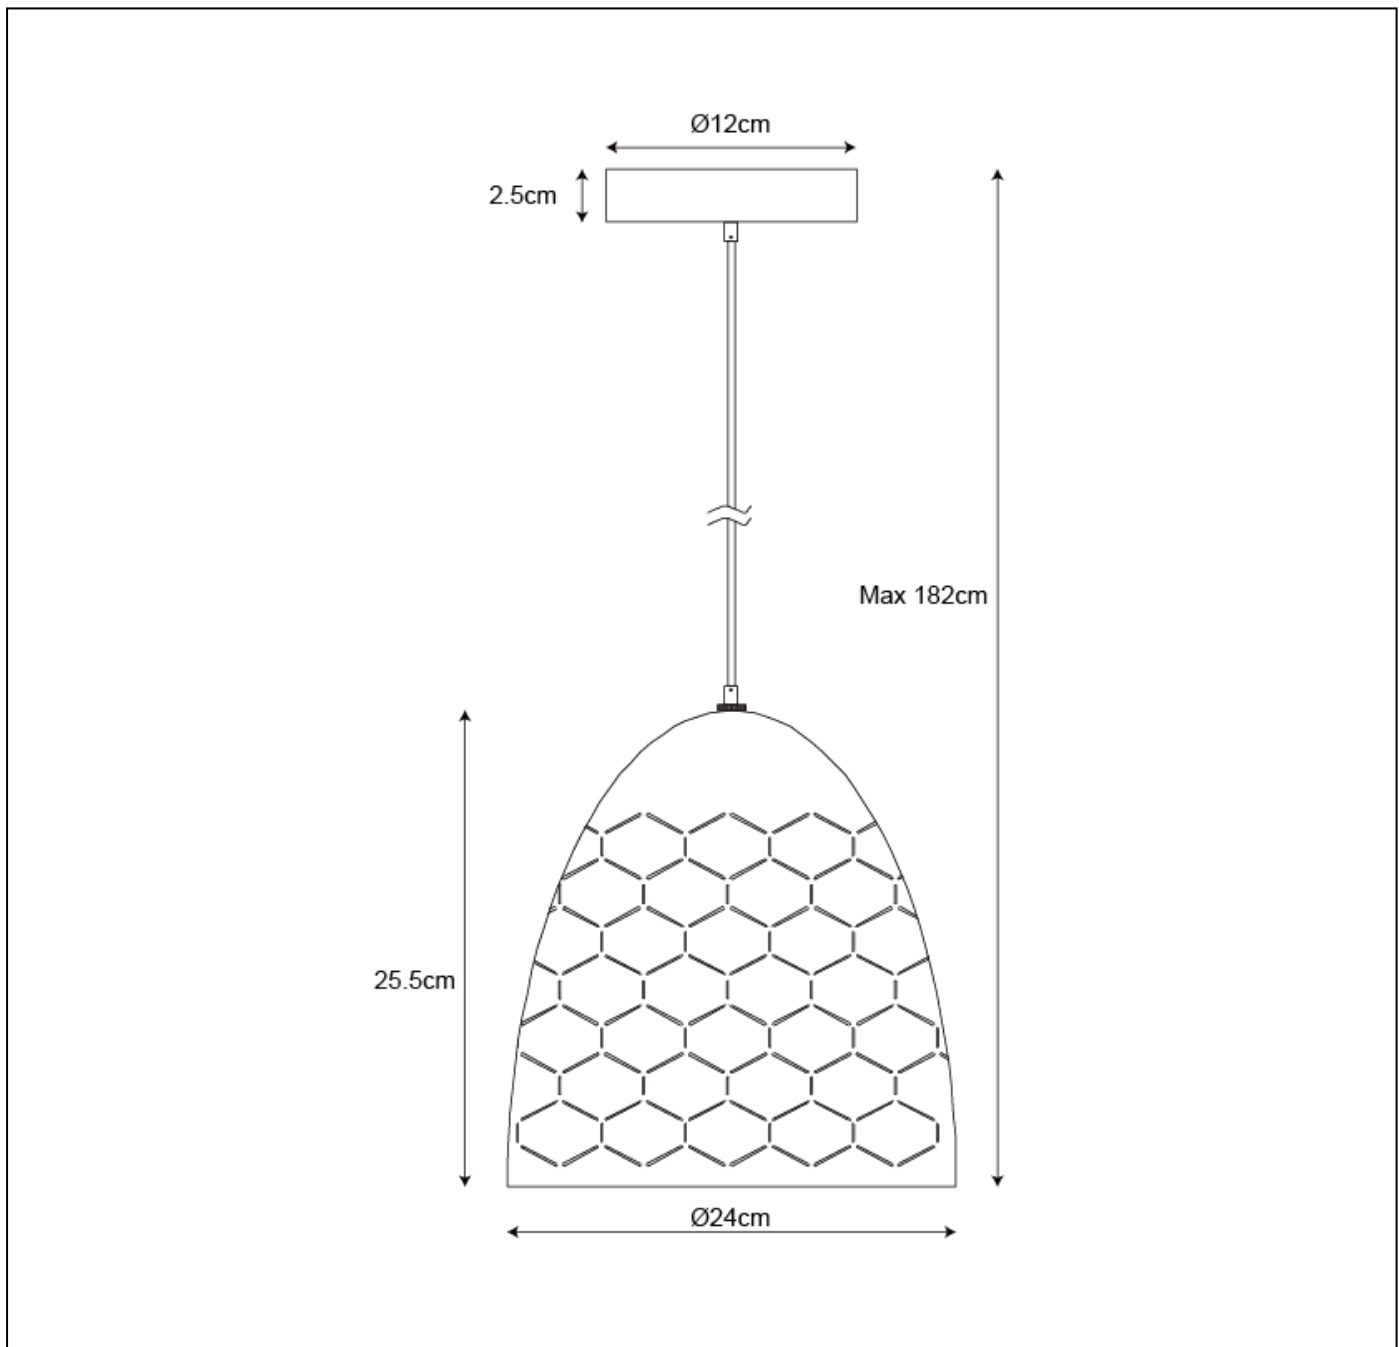

LUCIDE

GENERAL SPECIFICATIONS

RECOMMENDED LUCIDE LIGHT SOURCE

49020/05/67

Light source dimmable : Yes

Light source incl. : No

General

Dimensions LxWxH : 24 cm x 24 cm x 182 cm

Height minimum : 31 cm

Height maximum : 182 cm

Dimensions shade LxWxH : 24cm x 24cm x 25.5cm

Main material : Metal

Ceiling rose material : Metal

Color : White

Style : Modern

Shape : Round

Weight : 0,85 kg

Warranty : 2 years

Product specifications

Dimmable : Yes

Light direction : Around (Diffuse)

Adjustable in height : Adjustable In
Height (Before Installation)

Directional : Not Directional

Cable : Yes, Cable On Product

Power requirements : 220-240V~50Hz

Bulb type & maximum wattage : E27- max.40W

For more specifications of this product please visit
www.lucide.com

MESH

Item number : 43408/24/31

EAN code : 5411212430496

For more specifications, dimensions please visit