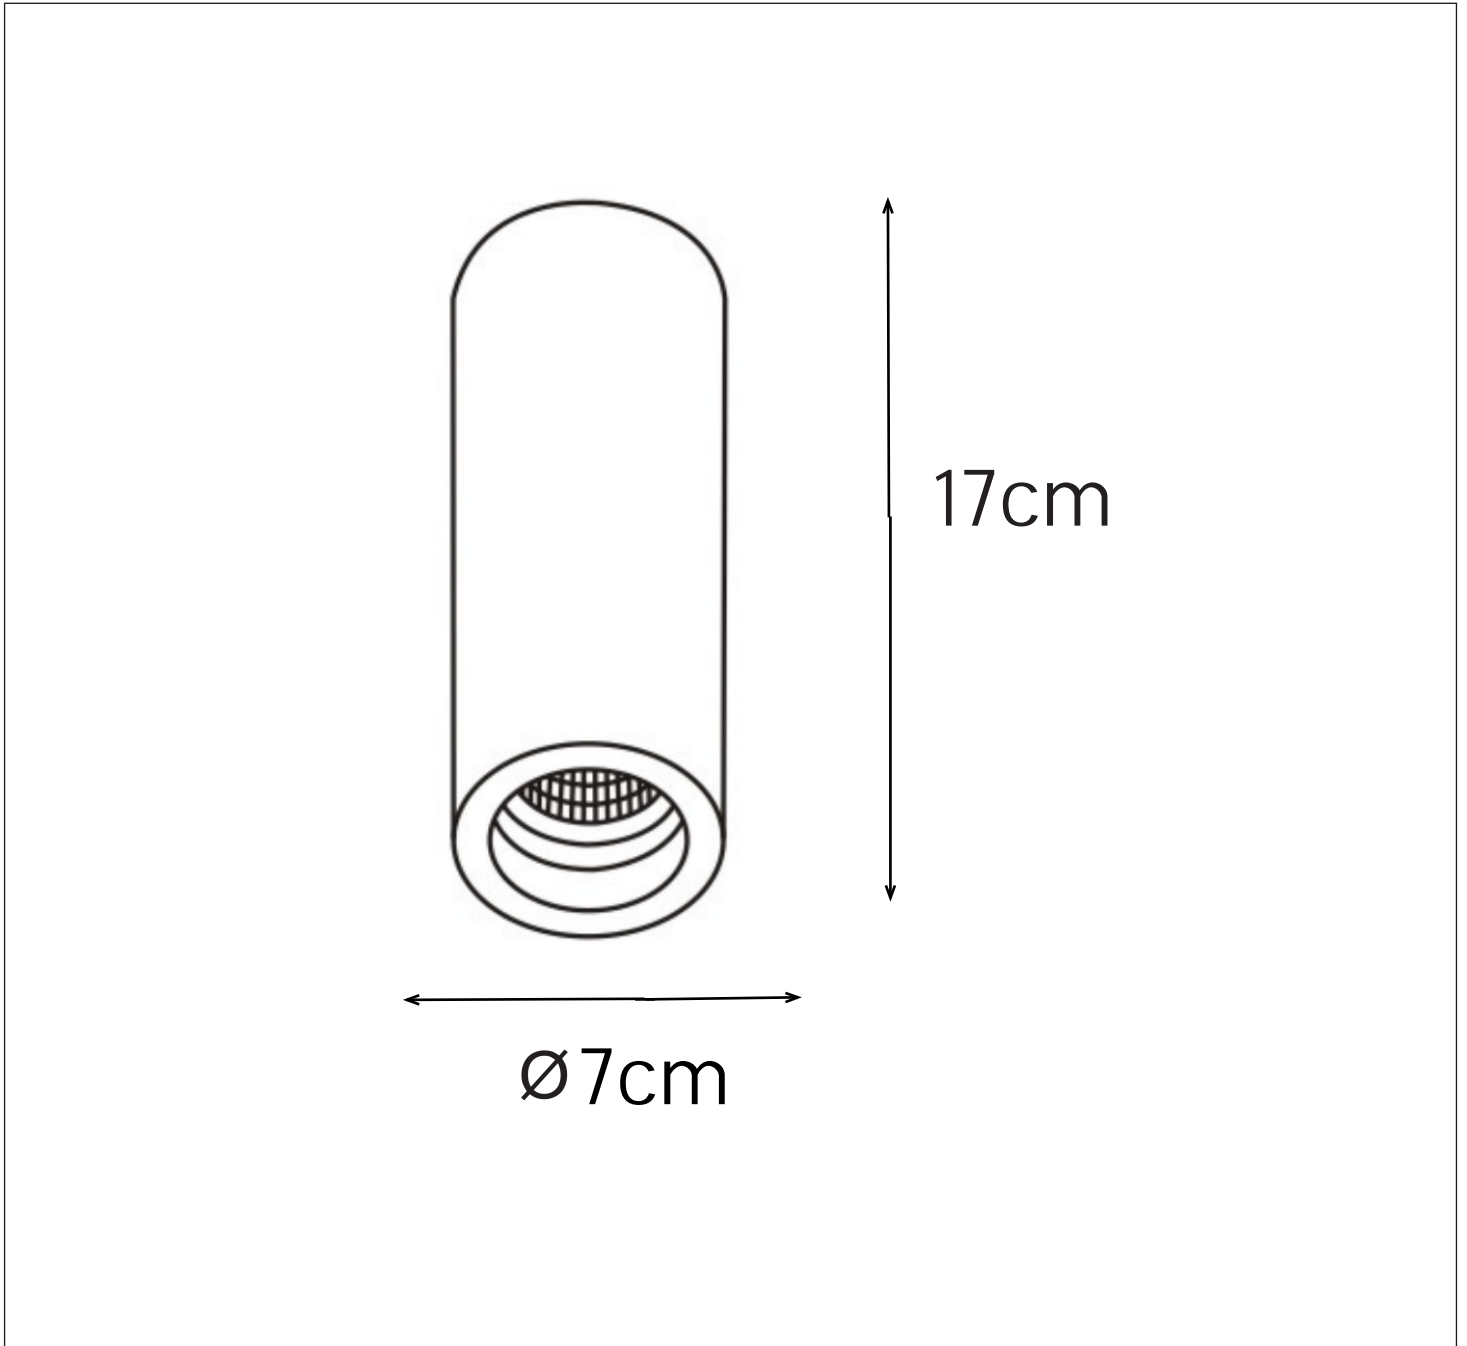

item number : 35100/17/31
 EAN code : 5411212351456

GIPSY

**RECOMMENDED LUCIDE
 LIGHT SOURCE**

49009/05/31

Light source dimmable : Yes

Light source incl. : No

General

Dimensions LxWxH : 7 cm x 7 cm x17 cm

Height minimum : 17 cm

Height maximum : 17 cm

Dimensions shade LxWxH : -

Main material : Gypsum

Ceiling rose material : -

Color : White

Style : Modern

Shape : Cylinder

Weight : 0,68 kg

Warranty : 2 years

Product specifications

Dimmable : Yes

Light direction : Downlight

Adjustable in height : Not In Height
 Adjustable

Directional : Yes, Downwards

Cable : No Cable On Product

Power requirements : 220-240V~50/60Hz

Bulb type & maximum wattage : GU10- max.35W

For more specifications of this product please visit

www.lucide.com

GIPSY

Item number : 35100/17/31

EAN code : 5411212351456