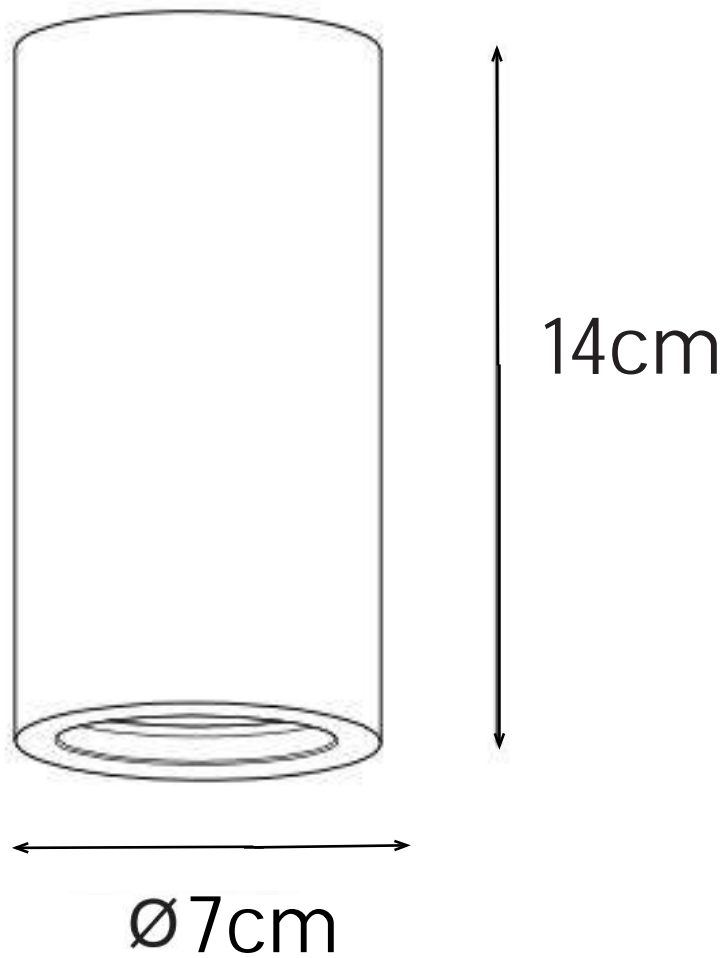

**RECOMMENDED LUCIDE
 LIGHT SOURCE**

49009/05/31

Light source dimmable : Yes

Light source incl. : No

General

Dimensions LxWxH : 7 cm x 7 cm x14 cm

Height minimum : 14 cm

Height maximum : 14 cm

Dimensions shade LxWxH : -

Main material : Gypsum

Ceiling rose material : -

Color : White

Style : Modern

Shape : Cylinder

Weight : 0,66 kg

Warranty : 2 years

Product specifications

Dimmable : Yes

Light direction : Downlight

Adjustable in height : Not In Height

Adjustable

Directional : Yes, Downwards

Cable : No Cable On Product

Cable length : -

Bulb type & maximum wattage : GU10- max.35W

For more specifications of this product please visit

www.lucide.com

GIPSY

Item number : 35100/14/31

EAN code : 5411212351449

LUCIDE

INSTALLATION DRAWING SPECIFICATIONS