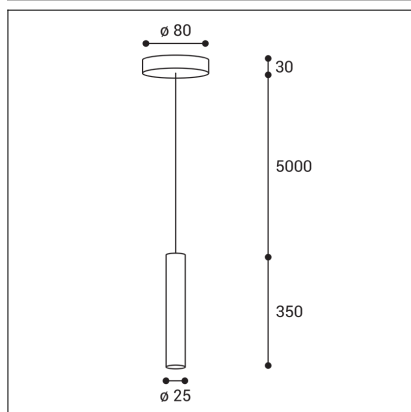

MIKY SLIM 35 Z, B

Code:	3490833DT
Color:	BLACK / 9005
Material:	ALUMINIUM/PC
Power:	3W
Color temperature:	3000K
Lumen output:	180lm
Efficacy:	60lm/W
Color rendering index:	90+
SDCM:	< 3
Light beam angle:	38°
Unified Glare Rating:	<19
Dimmable:	TRIAC
LED lifetime:	L80B20 50.000h
Driver:	260mA
Voltage / Frequency:	220-240V/50-60Hz
Dimensions luminaire:	d25x350 mm
Product weight kg:	0,4 kg
Packing carton:	1
Length suspension:	5000 mm