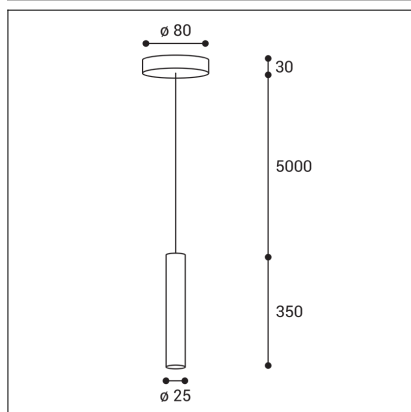

MIKY SLIM 35 Z, B

Code:	3490833D
Color:	BLACK / 9005
Material:	ALUMINIUM/PC
Power:	3W
Color temperature:	3000K
Lumen output:	180lm
Efficacy:	60lm/W
Color rendering index:	90+
SDCM:	< 3
Light beam angle:	38°
Unified Glare Rating:	<19
Dimmable:	DALI/PUSH
LED lifetime:	L80B20 50.000h
Driver:	250mA
Voltage / Frequency:	220-240V/50-60Hz
Dimensions luminaire:	d25x350 mm
Product weight kg:	0,4 kg
Packing carton:	1
Length suspension:	5000 mm