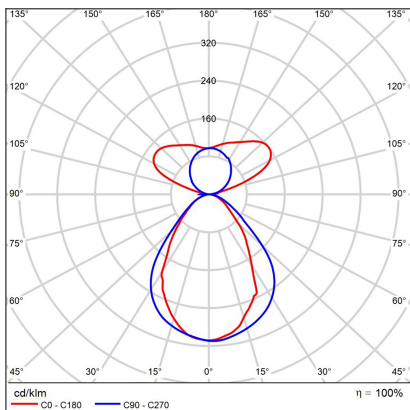

LINO 120 P/N-Z, B

Code: 3313653D

Color: BLACK / 9005

Material: ALUMINIUM/PMMA

Power: 32W

Color temperature: 3000K/3500K/4000K

Lumen output: 3680lm

Efficacy: 115lm/W

Color rendering index: 90+

SDCM: < 3

Light beam angle: 77°

Unified Glare Rating: <19

Light Source: LED

Dimmable: DALI/PUSH

LED lifetime: L80B20 50.000h

Driver: 800 mA

Voltage / Frequency: 220-240V/50-60Hz

Dimensions luminaire: 1200x65x85 mm

Product weight kg: 3 kg

Packing carton: 1

Length suspension: 2500 mm

Package dimensions: 1250x100x130 mm

SK

Lineárne závesné svetidlo určené pre montáž do interiéru. Svetelný zdroj - SMD LED diódy. Štíhly dizajn s bezskrútkovými koncovkami. Svetidlo je vyrobené z hliníka, mikroprizmatický difúzor. K dispozícii v 3 rôznych veľkostiach, v bielej alebo v čiernej farbe. Použitie - všeobecné osvetlenie určené pre obytné alebo komerčné priestory (izby, spálne, šatníky, vstupné priestory, kuchyňa, recepcie, kancelárie).

CZ

Lineární závesné svítidlo určeno pro montáž do interiéru. Světelný zdroj - SMD LED diody. Štíhly design s bezšroubovými koncovkami. Svítidlo je vyrobeno z hliníku, mikroprizmatický difuzor. K dispozici ve 3 různých velikostech, v bílé nebo černé barvě. Použití - všeobecné osvětlení určeno pro obytné nebo komerční prostory (pokojy, ložnice, šatníky, vstupní prostory, kuchyně, recepce, kanceláře).

EN

Linear hanging lamp intended for installation in the interior. Light source - SMD LEDs. Slim design with screwless ends. The lamp is made of aluminum, a microprismatic diffuser. Available in 3 different sizes, in white or black. Use - general lighting intended for residential or commercial spaces (rooms, bedrooms, wardrobes, entrance areas, kitchen, reception, offices).

DE

Lineare Hängelampe für die Installation im Innenraum. Lichtquelle - SMD-LEDs. Schlankes Design mit schraubenlosen Enden. Die Lampe besteht aus Aluminium, Mikroprismatischen Diffusor. Erhältlich in 3 verschiedenen Größen, in weiß oder schwarz. Verwenden - Allgemeinbeleuchtung für Wohn- oder Gewerberäume (Zimmer, Schlafzimmer, Garderoben, Eingangsbereiche, Küche, Rezeption, Büros).

5
year
warranty