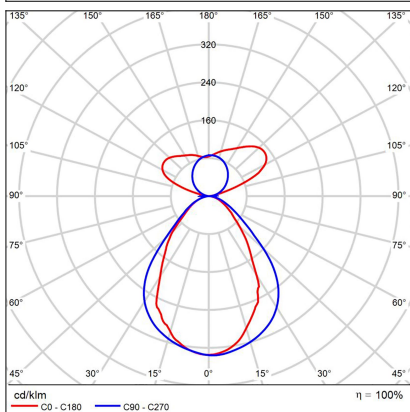

LINO 90 P/N-Z, W

Code: 3313551
Color: WHITE / 9016
Material: ALUMINIUM/PMMA
Power: 18-24W
Color temperature: 3000K/3500K/4000K
Lumen output: 2070-2760lm
Efficacy: 115lm/W
Color rendering index: 90+
SDCM: < 3
Light beam angle: 77°
Unified Glare Rating: <19
Light Source: LED
Dimmable: ON/OFF
LED lifetime: L80B20 50.000h
Driver: 450-600 mA
Voltage / Frequency: 220-240V/50-60Hz
Dimensions luminaire: 900x65x85 mm
Product weight kg: 2,3 kg
Packing carton: 1
Length suspension: 2500 mm
Package dimensions: 940x100x130 mm