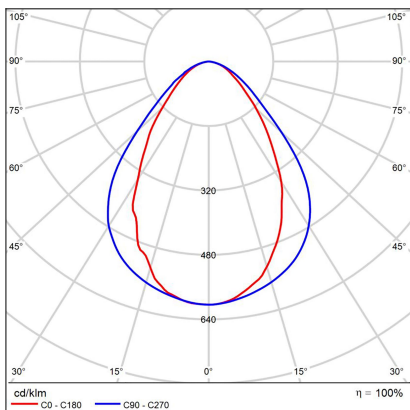

LINO 150 P-Z, B

Code:	3313453D
Color:	BLACK / 9005
Material:	ALUMINIUM/PMMA
Power:	49W
Color temperature:	3000K/3500K/4000K
Lumen output:	5635lm
Efficacy:	115lm/W
Color rendering index:	90+
SDCM:	< 3
Light beam angle:	77°
Light Source:	LED
Dimmable:	DALI/PUSH
LED lifetime:	L80B20 50.000h
Driver:	1200 mA
Voltage / Frequency:	220-240V/50-60Hz
Dimensions luminaire:	1500x65x85 mm
Product weight kg:	3,7 kg
Packing carton:	1
Length suspension:	2500 mm
Package dimensions:	1550x100x130 mm