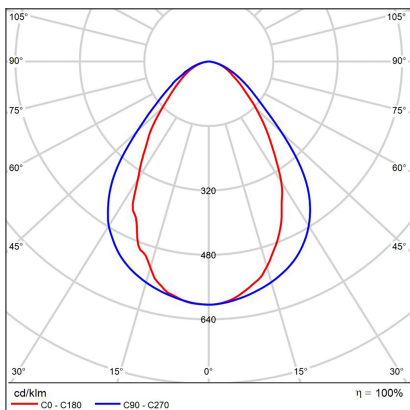

LINO 120 P-Z, B

Code:	3313353
Color:	BLACK / 9005
Material:	ALUMINIUM/PMMA
Power:	21-32W
Color temperature:	3000K/3500K/4000K
Lumen output:	2415-3680lm
Efficacy:	115lm/W
Color rendering index:	90+
SDCM:	< 3
Light beam angle:	77°
Light Source:	LED
Dimmable:	ON/OFF
LED lifetime:	L80B20 50.000h
Driver:	500-800 mA
Voltage / Frequency:	220-240V/50-60Hz
Dimensions luminaire:	1200x65x85 mm
Product weight kg:	3 kg
Packing carton:	1
Length suspension:	2500 mm
Package dimensions:	1250x100x130 mm