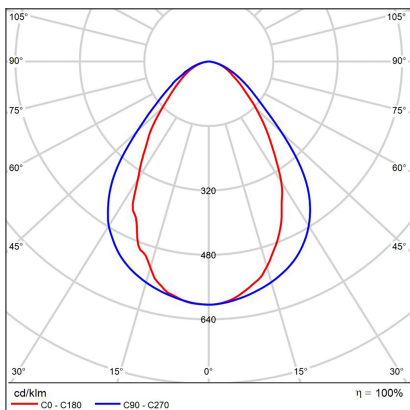

LINO 120 P-Z, B

| | |
|-------------------------------|-------------------|
| Code: | 3313353D |
| Color: | BLACK / 9005 |
| Material: | ALUMINIUM/PMMA |
| Power: | 32W |
| Color temperature: | 3000K/3500K/4000K |
| Lumen output: | 3680lm |
| Efficacy: | 115lm/W |
| Color rendering index: | 90+ |
| SDCM: | < 3 |
| Light beam angle: | 77° |
| Light Source: | LED |
| Dimmable: | DALI/PUSH |
| LED lifetime: | L80B20 50.000h |
| Driver: | 800 mA |
| Voltage / Frequency: | 220-240V/50-60Hz |
| Dimensions luminaire: | 1200x65x85 mm |
| Product weight kg: | 3 kg |
| Packing carton: | 1 |
| Length suspension: | 2500 mm |
| Package dimensions: | 1250x100x130 mm |