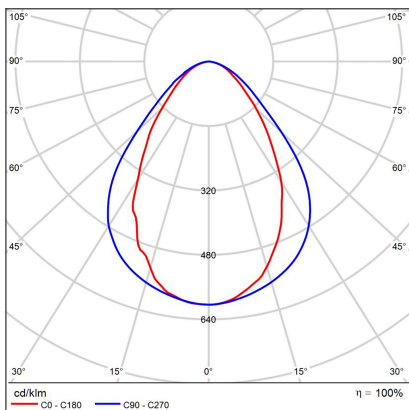

LINO 90 P-Z, W

Code: 3313251
Color: WHITE / 9016
Material: ALUMINIUM/PMMA
Power: 18-24W
Color temperature: 3000K/3500K/4000K
Lumen output: 2070-2760lm
Efficacy: 115lm/W
Color rendering index: 90+
SDCM: < 3
Light beam angle: 77°
Light Source: LED
Dimmable: ON/OFF
LED lifetime: L80B20 50.000h
Driver: 450-600 mA
Voltage / Frequency: 220-240V/50-60Hz
Dimensions luminaire: 900x65x85 mm
Product weight kg: 2,3 kg
Packing carton: 1
Length suspension: 2500 mm
Package dimensions: 940x100x130 mm