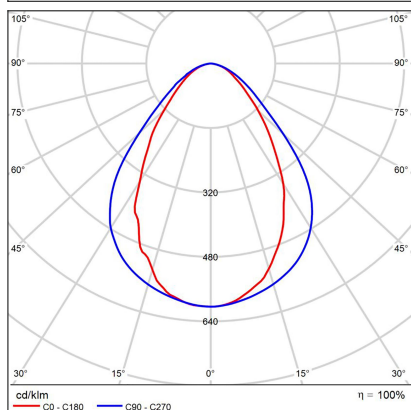

# LINO 90 P-Z, W

<b>Code:</b> 3313251D
<b>Color:</b> WHITE / 9016
<b>Material:</b> ALUMINIUM/PMMA
<b>Power:</b> 24W
<b>Color temperature:</b> 3000K/3500K/4000K
<b>Lumen output:</b> 2760lm
<b>Efficacy:</b> 115lm/W
<b>Color rendering index:</b> 90+
<b>SDCM:</b> < 3
<b>Light beam angle:</b> 77°
<b>Light Source:</b> LED
<b>Dimmable:</b> DALI/PUSH
<b>LED lifetime:</b> L80B20 50.000h
<b>Driver:</b> 600 mA
<b>Voltage / Frequency:</b> 220-240V/50-60Hz
<b>Dimensions luminaire:</b> 900x65x85 mm
<b>Product weight kg:</b> 2,3 kg
<b>Packing carton:</b> 1
<b>Length suspension:</b> 2500 mm
<b>Package dimensions:</b> 940x100x130 mm