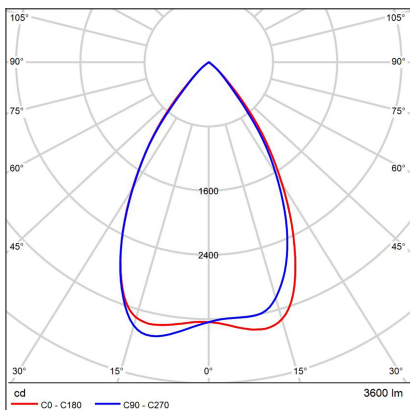

# LINO LASER 120 P/N-Z, B

**Code:** 3312433D

**Color:** BLACK / 9005

**Material:** ALUMINIUM/PMMA

**Power:** 32W

**Color temperature:** 3000K

**Lumen output:** 3840lm

**Efficacy:** 120lm/W

**Color rendering index:** 90+

**SDCM:** < 3

**Light beam angle:** 65°

**Unified Glare Rating:** <16

**Light Source:** LED

**Dimmable:** DALI/PUSH

**LED lifetime:** L80B20 50.000h

**Driver:** 700 mA

**Voltage / Frequency:** 220-240V/50-60Hz

**Dimensions luminaire:** 1200x65x85 mm

**Product weight kg:** 3,2 kg

**Packing carton:** 1

**Length suspension:** 2500 mm

**Package dimensions:** 1250x100x130 mm