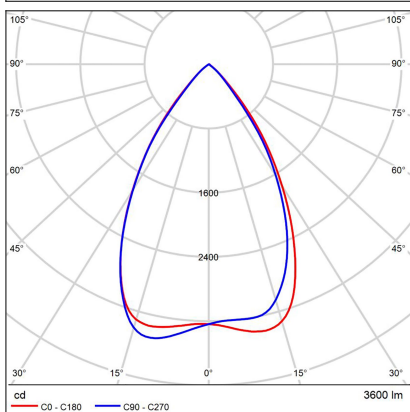

LINO LASER 120 P-Z, B

| |
|--|
| Code: 3312343D |
| Color: BLACK / 9005 |
| Material: ALUMINIUM/PMMA |
| Power: 32W |
| Color temperature: 4000K |
| Lumen output: 3840lm |
| Efficacy: 120lm/W |
| Color rendering index: 90+ |
| SDCM: < 3 |
| Light beam angle: 65° |
| Unified Glare Rating: <16 |
| Light Source: LED |
| Dimmable: DALI/PUSH |
| LED lifetime: L80B20 50.000h |
| Driver: 700 mA |
| Voltage / Frequency: 220-240V/50-60Hz |
| Dimensions luminaire: 1200x65x85 mm |
| Product weight kg: 3,2 kg |
| Packing carton: 1 |
| Length suspension: 2500 mm |
| Package dimensions: 1250x100x130 mm |