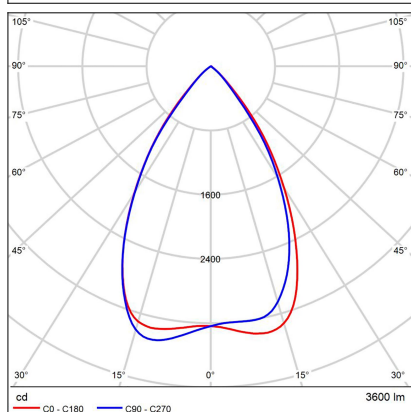

# LINO LASER 120 P-Z, B

**Code:** 3312333

**Color:** BLACK / 9005

**Material:** ALUMINIUM/PMMA

**Power:** 24-32W

**Color temperature:** 3000K

**Lumen output:** 2880-3840lm

**Efficacy:** 120lm/W

**Color rendering index:** 90+

**SDCM:** < 3

**Light beam angle:** 65°

**Unified Glare Rating:** <16

**Light Source:** LED

**Dimmable:** ON/OFF

**LED lifetime:** L80B20 50.000h

**Driver:** 500-700 mA

**Voltage / Frequency:** 220-240V/50-60Hz

**Dimensions luminaire:** 1200x65x85 mm

**Product weight kg:** 3,2 kg

**Packing carton:** 1

**Length suspension:** 2500 mm

**Package dimensions:** 1250x100x130 mm