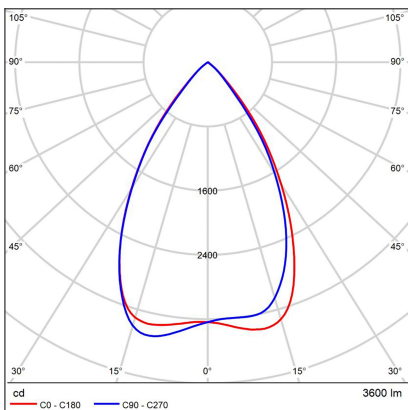

# LINO LASER 120 P-Z, B

**Code:** 3312333D

**Color:** BLACK / 9005

**Material:** ALUMINIUM/PMMA

**Power:** 32W

**Color temperature:** 3000K

**Lumen output:** 3840lm

**Efficacy:** 120lm/W

**Color rendering index:** 90+

**SDCM:** < 3

**Light beam angle:** 65°

**Unified Glare Rating:** <16

**Light Source:** LED

**Dimmable:** DALI/PUSH

**LED lifetime:** L80B20 50.000h

**Driver:** 700 mA

**Voltage / Frequency:** 220-240V/50-60Hz

**Dimensions luminaire:** 1200x65x85 mm

**Product weight kg:** 3,2 kg

**Packing carton:** 1

**Length suspension:** 2500 mm

**Package dimensions:** 1250x100x130 mm