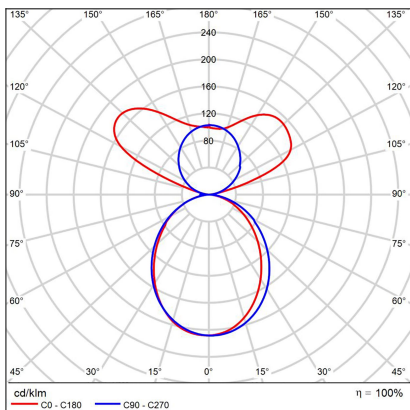

LINO 150 P/N-Z, B

Code:	3310653D
Color:	BLACK / 9005
Material:	ALUMINIUM/PMMA
Power:	49W
Color temperature:	3000K/3500K/4000K
Lumen output:	5635lm
Efficacy:	115lm/W
Color rendering index:	90+
SDCM:	< 3
Light beam angle:	96°
Light Source:	LED
Dimmable:	DALI/PUSH
LED lifetime:	L80B20 50.000h
Driver:	1200 mA
Voltage / Frequency:	220-240V/50-60Hz
Dimensions luminaire:	1500x65x85 mm
Product weight kg:	3,7 kg
Packing carton:	1
Length suspension:	2500 mm
Package dimensions:	1550x100x130 mm