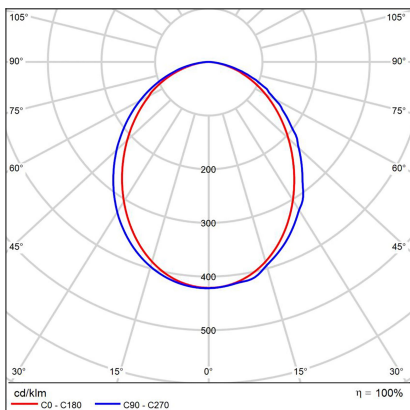

LINO 150 P-Z, B

Code:	3310553D
Color:	BLACK / 9005
Material:	ALUMINIUM/PMMA
Power:	49W
Color temperature:	3000K/3500K/4000K
Lumen output:	5635lm
Efficacy:	115lm/W
Color rendering index:	90+
SDCM:	< 3
Light beam angle:	96°
Light Source:	LED
Dimmable:	DALI/PUSH
LED lifetime:	L80B20 50.000h
Driver:	1200 mA
Voltage / Frequency:	220-240V/50-60Hz
Dimensions luminaire:	1500x65x85 mm
Product weight kg:	3,7 kg
Packing carton:	1
Length suspension:	2500 mm
Package dimensions:	1550x100x130 mm