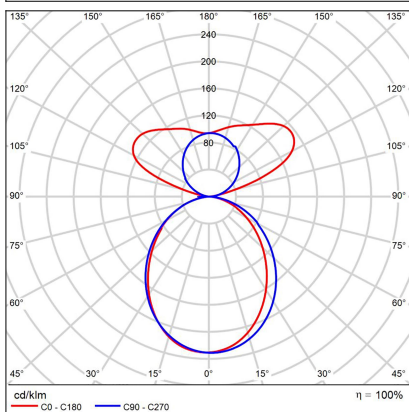

LINO 120 P/N-Z, B

Code:	3310453
Color:	BLACK / 9005
Material:	ALUMINIUM/PMMA
Power:	21-32W
Color temperature:	3000K/3500K/4000K
Lumen output:	2415-3680lm
Efficacy:	115lm/W
Color rendering index:	90+
SDCM:	< 3
Light beam angle:	96°
Light Source:	LED
Dimmable:	ON/OFF
LED lifetime:	L80B20 50.000h
Driver:	500-800 mA
Voltage / Frequency:	220-240V/50-60Hz
Dimensions luminaire:	1200x65x85 mm
Product weight kg:	3 kg
Packing carton:	1
Length suspension:	2500 mm
Package dimensions:	1250x100x130 mm