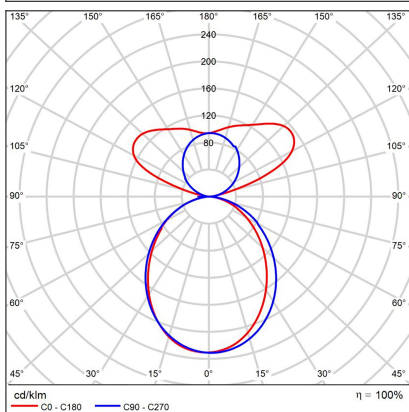

# LINO 120 P/N-Z, B

<b>Code:</b>	3310453
<b>Color:</b>	BLACK / 9005
<b>Material:</b>	ALUMINIUM/PMMA
<b>Power:</b>	21-32W
<b>Color temperature:</b>	3000K/3500K/4000K
<b>Lumen output:</b>	2415-3680lm
<b>Efficacy:</b>	115lm/W
<b>Color rendering index:</b>	90+
<b>SDCM:</b>	< 3
<b>Light beam angle:</b>	96°
<b>Light Source:</b>	LED
<b>Dimmable:</b>	ON/OFF
<b>LED lifetime:</b>	L80B20 50.000h
<b>Driver:</b>	500-800 mA
<b>Voltage / Frequency:</b>	220-240V/50-60Hz
<b>Dimensions luminaire:</b>	1200x65x85 mm
<b>Product weight kg:</b>	3 kg
<b>Packing carton:</b>	1
<b>Length suspension:</b>	2500 mm
<b>Package dimensions:</b>	1250x100x130 mm