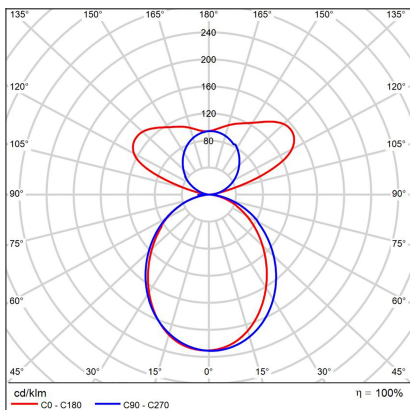

# LINO 120 P/N-Z, B

<b>Code:</b>	3310453D
<b>Color:</b>	BLACK / 9005
<b>Material:</b>	ALUMINIUM/PMMA
<b>Power:</b>	32W
<b>Color temperature:</b>	3000K/3500K/4000K
<b>Lumen output:</b>	3680lm
<b>Efficacy:</b>	115lm/W
<b>Color rendering index:</b>	90+
<b>SDCM:</b>	< 3
<b>Light beam angle:</b>	96°
<b>Light Source:</b>	LED
<b>Dimmable:</b>	DALI/PUSH
<b>LED lifetime:</b>	L80B20 50.000h
<b>Driver:</b>	800 mA
<b>Voltage / Frequency:</b>	220-240V/50-60Hz
<b>Dimensions luminaire:</b>	1200x65x85 mm
<b>Product weight kg:</b>	3 kg
<b>Packing carton:</b>	1
<b>Length suspension:</b>	2500 mm
<b>Package dimensions:</b>	1250x100x130 mm