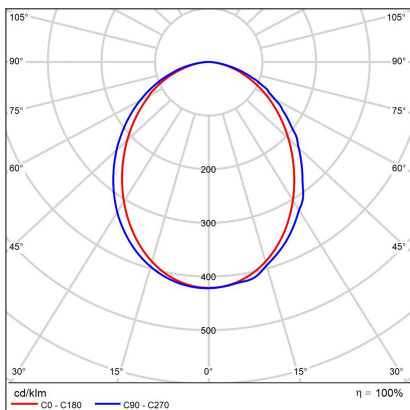

LINO 120 P-Z, B

Code:	3310353
Color:	BLACK / 9005
Material:	ALUMINIUM/PMMA
Power:	21-32W
Color temperature:	3000K/3500K/4000K
Lumen output:	2415-3680lm
Efficacy:	115lm/W
Color rendering index:	90+
SDCM:	< 3
Light beam angle:	96°
Light Source:	LED
Dimmable:	ON/OFF
LED lifetime:	L80B20 50.000h
Driver:	500-800 mA
Voltage / Frequency:	220-240V/50-60Hz
Dimensions luminaire:	1200x65x85 mm
Product weight kg:	3 kg
Packing carton:	1
Length suspension:	2500 mm
Package dimensions:	1250x100x130 mm