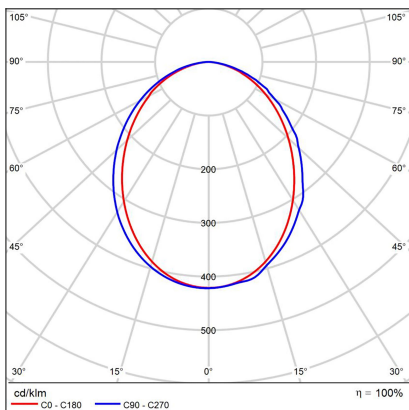

LINO 120 P-Z, B

Code:	3310353
Color:	BLACK / 9005
Material:	ALUMINIUM/PMMA
Power:	21-32W
Color temperature:	3000K/3500K/4000K
Lumen output:	2415-3680lm
Efficacy:	115lm/W
Color rendering index:	90+
SDCM:	< 3
Light beam angle:	96°
Light Source:	LED
Dimmable:	ON/OFF
LED lifetime:	L80B20 50.000h
Driver:	500-800 mA
Voltage / Frequency:	220-240V/50-60Hz
Dimensions luminaire:	1200x65x85 mm
Product weight kg:	3 kg
Packing carton:	1
Length suspension:	2500 mm
Package dimensions:	1250x100x130 mm