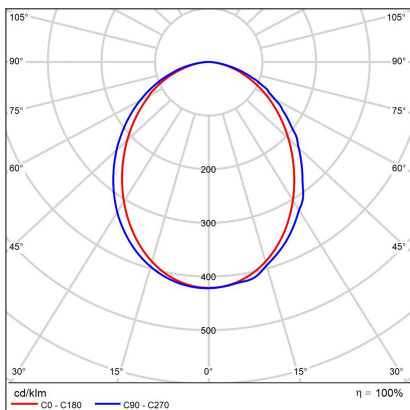

# LINO 120 P-Z, B

<b>Code:</b>	3310353D
<b>Color:</b>	BLACK / 9005
<b>Material:</b>	ALUMINIUM/PMMA
<b>Power:</b>	32W
<b>Color temperature:</b>	3000K/3500K/4000K
<b>Lumen output:</b>	3680lm
<b>Efficacy:</b>	115lm/W
<b>Color rendering index:</b>	90+
<b>SDCM:</b>	< 3
<b>Light beam angle:</b>	96°
<b>Light Source:</b>	LED
<b>Dimmable:</b>	DALI/PUSH
<b>LED lifetime:</b>	L80B20 50.000h
<b>Driver:</b>	800 mA
<b>Voltage / Frequency:</b>	220-240V/50-60Hz
<b>Dimensions luminaire:</b>	1200x65x85 mm
<b>Product weight kg:</b>	3 kg
<b>Packing carton:</b>	1
<b>Length suspension:</b>	2500 mm
<b>Package dimensions:</b>	1250x100x130 mm