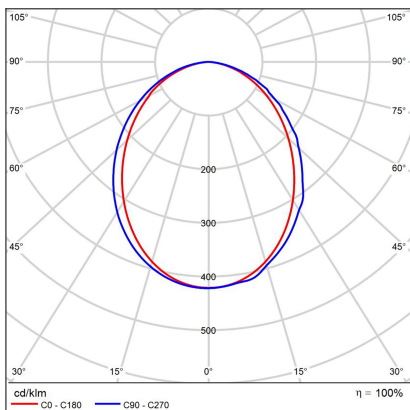

LINO 120 P-Z, B

Code:	3310353D
Color:	BLACK / 9005
Material:	ALUMINIUM/PMMA
Power:	32W
Color temperature:	3000K/3500K/4000K
Lumen output:	3680lm
Efficacy:	115lm/W
Color rendering index:	90+
SDCM:	< 3
Light beam angle:	96°
Light Source:	LED
Dimmable:	DALI/PUSH
LED lifetime:	L80B20 50.000h
Driver:	800 mA
Voltage / Frequency:	220-240V/50-60Hz
Dimensions luminaire:	1200x65x85 mm
Product weight kg:	3 kg
Packing carton:	1
Length suspension:	2500 mm
Package dimensions:	1250x100x130 mm