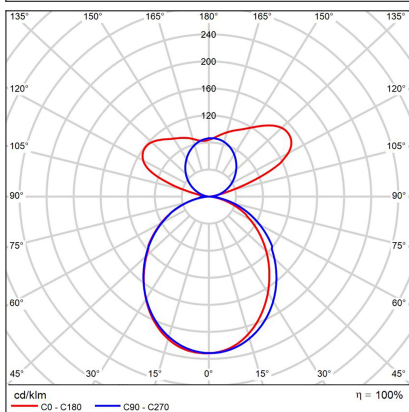

LINO 90 P/N-Z, B

Code:	3310253
Color:	BLACK / 9005
Material:	ALUMINIUM/PMMA
Power:	18-24W
Color temperature:	3000K/3500K/4000K
Lumen output:	2070-2760lm
Efficacy:	115lm/W
Color rendering index:	90+
SDCM:	< 3
Light beam angle:	96°
Light Source:	LED
Dimmable:	ON/OFF
LED lifetime:	L80B20 50.000h
Driver:	450-600 mA
Voltage / Frequency:	220-240V/50-60Hz
Dimensions luminaire:	900x65x85 mm
Product weight kg:	2,3 kg
Packing carton:	1
Length suspension:	2500 mm
Package dimensions:	940x100x130 mm