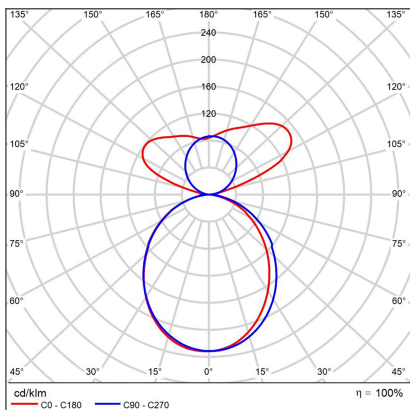

# LINO 90 P/N-Z, W

<b>Code:</b> 3310251
<b>Color:</b> WHITE / 9016
<b>Material:</b> ALUMINIUM/PMMA
<b>Power:</b> 18-24W
<b>Color temperature:</b> 3000K/3500K/4000K
<b>Lumen output:</b> 2070-2760lm
<b>Efficacy:</b> 115lm/W
<b>Color rendering index:</b> 90+
<b>SDCM:</b> < 3
<b>Light beam angle:</b> 96°
<b>Light Source:</b> LED
<b>Dimmable:</b> ON/OFF
<b>LED lifetime:</b> L80B20 50.000h
<b>Driver:</b> 450-600 mA
<b>Voltage / Frequency:</b> 220-240V/50-60Hz
<b>Dimensions luminaire:</b> 900x65x85 mm
<b>Product weight kg:</b> 2,3 kg
<b>Packing carton:</b> 1
<b>Length suspension:</b> 2500 mm
<b>Package dimensions:</b> 940x100x130 mm