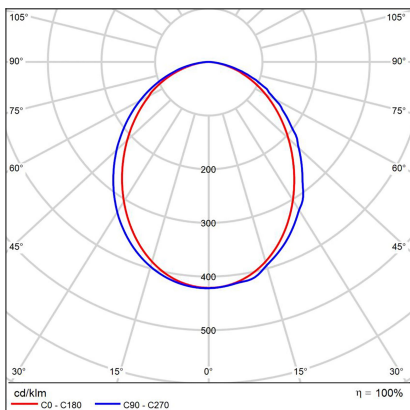

# LINO 90 P-Z, W

<b>Code:</b>	3310151
<b>Color:</b>	WHITE / 9016
<b>Material:</b>	ALUMINIUM/PMMA
<b>Power:</b>	18-24W
<b>Color temperature:</b>	3000K/3500K/4000K
<b>Lumen output:</b>	2070-2760lm
<b>Efficacy:</b>	115lm/W
<b>Color rendering index:</b>	90+
<b>SDCM:</b>	< 3
<b>Light beam angle:</b>	96°
<b>Light Source:</b>	LED
<b>Dimmable:</b>	ON/OFF
<b>LED lifetime:</b>	L80B20 50.000h
<b>Driver:</b>	450-600 mA
<b>Voltage / Frequency:</b>	220-240V/50-60Hz
<b>Dimensions luminaire:</b>	900x65x85 mm
<b>Product weight kg:</b>	2,3 kg
<b>Packing carton:</b>	1
<b>Length suspension:</b>	2500 mm
<b>Package dimensions:</b>	940x100x130 mm