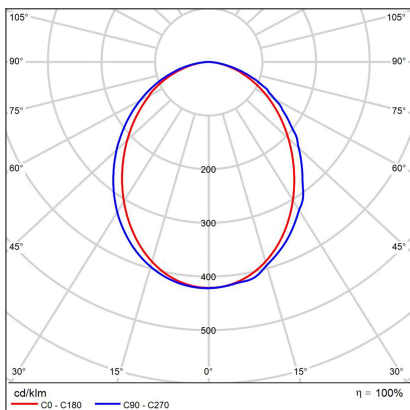

LINO 90 P-Z, W

Code: 3310151
Color: WHITE / 9016
Material: ALUMINIUM/PMMA
Power: 18-24W
Color temperature: 3000K/3500K/4000K
Lumen output: 2070-2760lm
Efficacy: 115lm/W
Color rendering index: 90+
SDCM: < 3
Light beam angle: 96°
Light Source: LED
Dimmable: ON/OFF
LED lifetime: L80B20 50.000h
Driver: 450-600 mA
Voltage / Frequency: 220-240V/50-60Hz
Dimensions luminaire: 900x65x85 mm
Product weight kg: 2,3 kg
Packing carton: 1
Length suspension: 2500 mm
Package dimensions: 940x100x130 mm