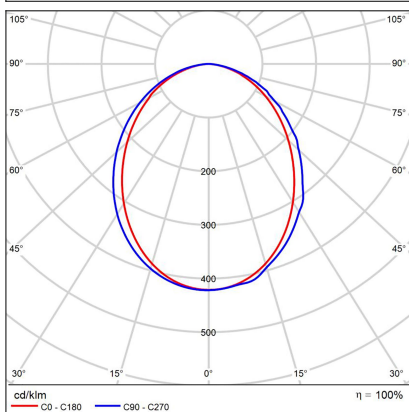

# LINO 90 P-Z, W

<b>Code:</b> 3310151D
<b>Color:</b> WHITE / 9016
<b>Material:</b> ALUMINIUM/PMMA
<b>Power:</b> 24W
<b>Color temperature:</b> 3000K/3500K/4000K
<b>Lumen output:</b> 2760lm
<b>Efficacy:</b> 115lm/W
<b>Color rendering index:</b> 90+
<b>SDCM:</b> < 3
<b>Light beam angle:</b> 96°
<b>Light Source:</b> LED
<b>Dimmable:</b> DALI/PUSH
<b>LED lifetime:</b> L80B20 50.000h
<b>Driver:</b> 600 mA
<b>Voltage / Frequency:</b> 220-240V/50-60Hz
<b>Dimensions luminaire:</b> 900x65x85 mm
<b>Product weight kg:</b> 2,3 kg
<b>Packing carton:</b> 1
<b>Length suspension:</b> 2500 mm
<b>Package dimensions:</b> 940x100x130 mm