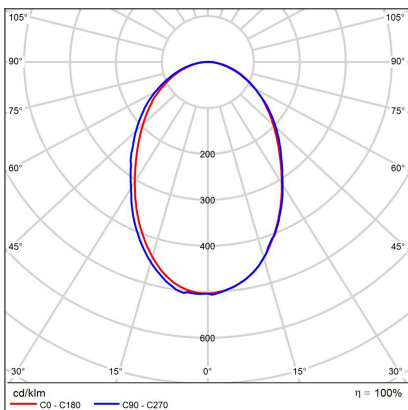

SATURN SLIM 80 P-Z, B

Code:	3273953D
Color:	BLACK / 9017
Material:	ALUMINIUM/PMMA
Power:	60W
Color temperature:	3000K/4000K
Lumen output:	4700lm
Efficacy:	78lm/W
Color rendering index:	90+
SDCM:	< 3
Light beam angle:	160°
Light Source:	LED
Dimmable:	DALI/PUSH
LED lifetime:	L80B20 50.000h
Driver:	1500 mA
Voltage / Frequency:	220-240V/50-60Hz
Dimensions luminaire:	d800x80 mm
Product weight kg:	4,9 kg
Packing carton:	1
Length suspension:	2500 mm
Package dimensions:	840x840x130 mm