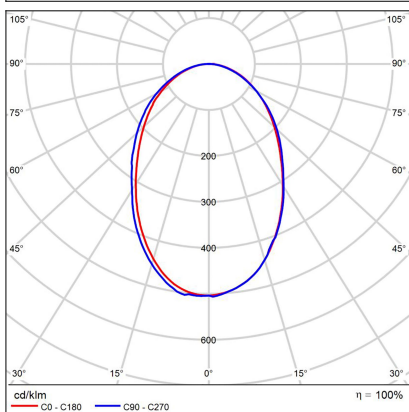

SATURN SLIM 80 P-Z, B

Code:	3273953DT
Color:	BLACK / 9017
Material:	ALUMINIUM/PMMA
Power:	60W
Color temperature:	3000K/4000K
Lumen output:	4700lm
Efficacy:	78lm/W
Color rendering index:	90+
SDCM:	< 3
Light beam angle:	160°
Light Source:	LED
Dimmable:	TRIAC
LED lifetime:	L80B20 50.000h
Driver:	2x 750 mA
Voltage / Frequency:	220-240V/50-60Hz
Dimensions luminaire:	d800x80 mm
Product weight kg:	4,9 kg
Packing carton:	1
Length suspension:	2500 mm
Package dimensions:	840x840x130 mm