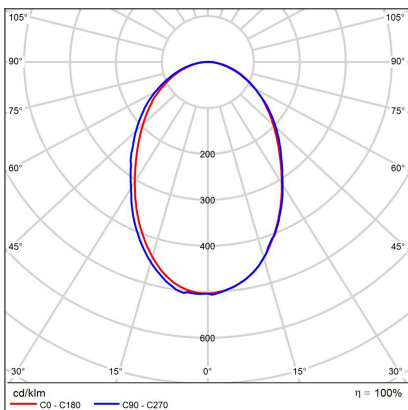

# SATURN SLIM 80 P-Z, W

<b>Code:</b> 3273951DT
<b>Color:</b> WHITE / 9003
<b>Material:</b> ALUMINIUM/PMMA
<b>Power:</b> 60W
<b>Color temperature:</b> 3000K/4000K
<b>Lumen output:</b> 4700lm
<b>Efficacy:</b> 78lm/W
<b>Color rendering index:</b> 90+
<b>SDCM:</b> < 3
<b>Light beam angle:</b> 160°
<b>Light Source:</b> LED
<b>Dimmable:</b> TRIAC
<b>LED lifetime:</b> L80B20 50.000h
<b>Driver:</b> 2x 750 mA
<b>Voltage / Frequency:</b> 220-240V/50-60Hz
<b>Dimensions luminaire:</b> d800x80 mm
<b>Product weight kg:</b> 4,9 kg
<b>Packing carton:</b> 1
<b>Length suspension:</b> 2500 mm
<b>Package dimensions:</b> 840x840x130 mm