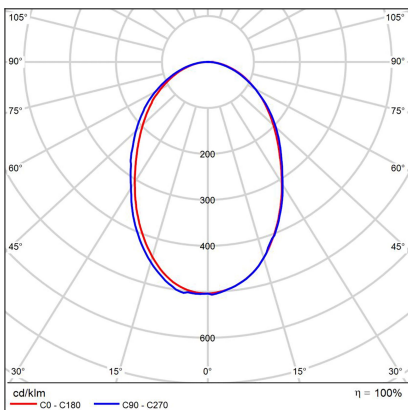

# SATURN SLIM 60 P-Z, B

<b>Code:</b>	3273853DT
<b>Color:</b>	BLACK / 9017
<b>Material:</b>	ALUMINIUM/PMMA
<b>Power:</b>	50W
<b>Color temperature:</b>	3000K/4000K
<b>Lumen output:</b>	3700lm
<b>Efficacy:</b>	74lm/W
<b>Color rendering index:</b>	90+
<b>SDCM:</b>	< 3
<b>Light beam angle:</b>	160°
<b>Light Source:</b>	LED
<b>Dimmable:</b>	TRIAC
<b>LED lifetime:</b>	L80B20 50.000h
<b>Driver:</b>	1300 mA
<b>Voltage / Frequency:</b>	220-240V/50-60Hz
<b>Dimensions luminaire:</b>	d600x80 mm
<b>Product weight kg:</b>	3,6 kg
<b>Packing carton:</b>	1
<b>Length suspension:</b>	2500 mm
<b>Package dimensions:</b>	640x640x130 mm