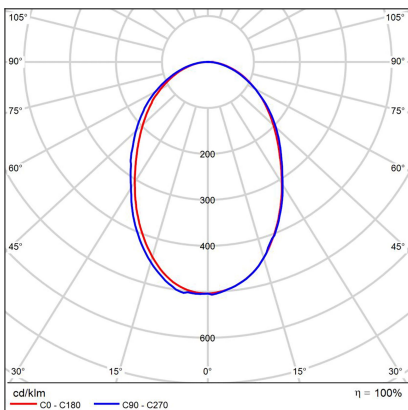

# SATURN SLIM 60 P-Z, W

<b>Code:</b>	3273851DT
<b>Color:</b>	WHITE / 9003
<b>Material:</b>	ALUMINIUM/PMMA
<b>Power:</b>	50W
<b>Color temperature:</b>	3000K/4000K
<b>Lumen output:</b>	3700lm
<b>Efficacy:</b>	74lm/W
<b>Color rendering index:</b>	90+
<b>SDCM:</b>	< 3
<b>Light beam angle:</b>	160°
<b>Light Source:</b>	LED
<b>Dimmable:</b>	TRIAC
<b>LED lifetime:</b>	L80B20 50.000h
<b>Driver:</b>	1300 mA
<b>Voltage / Frequency:</b>	220-240V/50-60Hz
<b>Dimensions luminaire:</b>	d600x80 mm
<b>Product weight kg:</b>	3,6 kg
<b>Packing carton:</b>	1
<b>Length suspension:</b>	2500 mm
<b>Package dimensions:</b>	640x640x130 mm