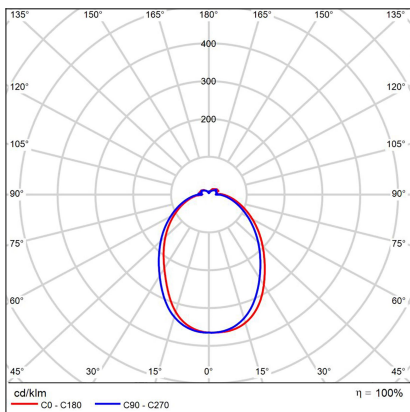

# CIRCLE 120 P-Z, W

**Code:** 3273531D

**Color:** WHITE / 9003

**Material:** ALUMINIUM/PMMA

**Power:** 100W

**Color temperature:** 3000K

**Lumen output:** 8900lm

**Efficacy:** 89lm/W

**Color rendering index:** 90+

**SDCM:** < 3

**Light beam angle:** 160°

**Light Source:** LED

**Dimmable:** DALI/PUSH

**LED lifetime:** L80B20 50.000h

**Driver:** 2x 1200 mA

**Voltage / Frequency:** 220-240V/50-60Hz

**Dimensions luminaire:** d1200x33 mm

**Product weight kg:** 5,2 kg

**Packing carton:** 1

**Length suspension:** 2500 mm

**Package dimensions:** 1280x1280x115 mm