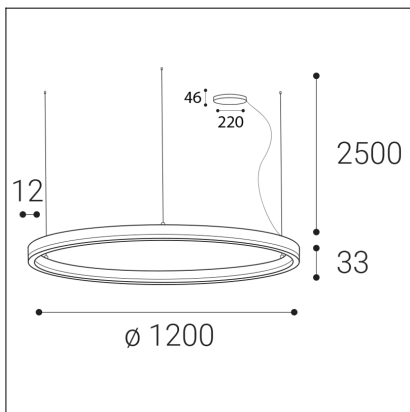

# CIRCLE 120 P-Z, W

**Code:** 3273531D

**Color:** WHITE / 9003

**Material:** ALUMINIUM/PMMA

**Power:** 100W

**Color temperature:** 3000K

**Lumen output:** 8900lm

**Efficacy:** 89lm/W

**Color rendering index:** 90+

**SDCM:** < 3

**Light beam angle:** 160°

**Light Source:** LED

**Dimmable:** DALI/PUSH

**LED lifetime:** L80B20 50.000h

**Driver:** 2x 1200 mA

**Voltage / Frequency:** 220-240V/50-60Hz

**Dimensions luminaire:** d1200x33 mm

**Product weight kg:** 5,2 kg

**Packing carton:** 1

**Length suspension:** 2500 mm

**Package dimensions:** 1280x1280x115 mm