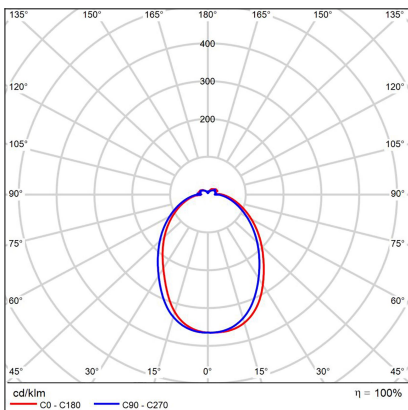

CIRCLE 120 P-Z, W

Code:	3273531DT
Color:	WHITE / 9003
Material:	ALUMINIUM/PMMA
Power:	100W
Color temperature:	3000K
Lumen output:	8900lm
Efficacy:	89lm/W
Color rendering index:	90+
SDCM:	< 3
Light beam angle:	160°
Light Source:	LED
Dimmable:	TRIAC
LED lifetime:	L80B20 50.000h
Driver:	2x 1200 mA
Voltage / Frequency:	220-240V/50-60Hz
Dimensions luminaire:	d1200x33 mm
Product weight kg:	5,2 kg
Packing carton:	1
Length suspension:	2500 mm
Package dimensions:	1280x1280x115 mm