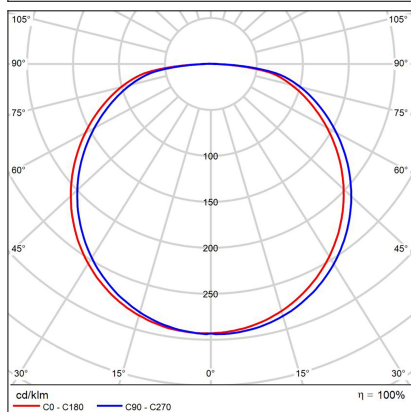

BELLA SLIM 98 P-Z, B

Code: 3273353D
Color: BLACK / 9017
Material: ALUMINIUM/PMMA
Power: 80W
Color temperature: 3000K/4000K
Lumen output: 5600lm
Efficacy: 70lm/W
Color rendering index: 90+
SDCM: < 3
Light beam angle: 160°
Light Source: LED
Dimmable: DALI/PUSH
LED lifetime: L80B20 50.000h
Driver: 2 x 950 mA
Voltage / Frequency: 220-240V/50-60Hz
Dimensions luminaire: d980x35 mm
Product weight kg: 5,2 kg
Packing carton: 1
Length suspension: 2500 mm
Package dimensions: 1050x1050x100 mm