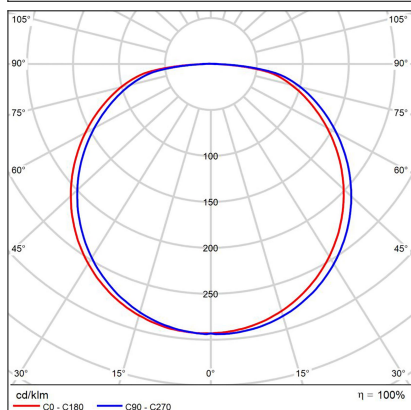

BELLA SLIM 98 P-Z, W

Code: 3273351D
Color: WHITE / 9003
Material: ALUMINIUM/PMMA
Power: 80W
Color temperature: 3000K/4000K
Lumen output: 5600lm
Efficacy: 70lm/W
Color rendering index: 90+
SDCM: < 3
Light beam angle: 160°
Light Source: LED
Dimmable: DALI/PUSH
LED lifetime: L80B20 50.000h
Driver: 2 x 950 mA
Voltage / Frequency: 220-240V/50-60Hz
Dimensions luminaire: d980x35 mm
Product weight kg: 5,2 kg
Packing carton: 1
Length suspension: 2500 mm
Package dimensions: 1050x1050x100 mm