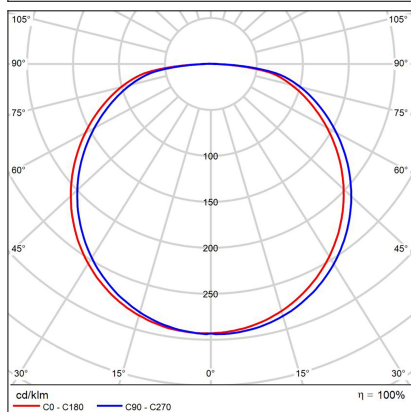

BELLA SLIM 98 P-Z, W

Code: 3273351DT
Color: WHITE / 9003
Material: ALUMINIUM/PMMA
Power: 80W
Color temperature: 3000K/4000K
Lumen output: 5600lm
Efficacy: 70lm/W
Color rendering index: 90+
SDCM: < 3
Light beam angle: 160°
Light Source: LED
Dimmable: TRIAC
LED lifetime: L80B20 50.000h
Driver: 2 x 950 mA
Voltage / Frequency: 220-240V/50-60Hz
Dimensions luminaire: d980x35 mm
Product weight kg: 5,2 kg
Packing carton: 1
Length suspension: 2500 mm
Package dimensions: 1050x1050x100 mm