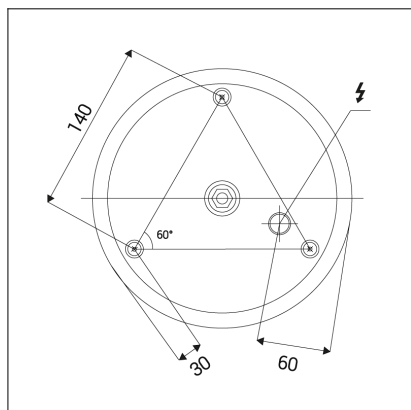

BELLA SLIM 58 P-Z, CF

Code:	3273258
Color:	COFFEE / 8025
Material:	ALUMINIUM/PMMA
Power:	48W
Color temperature:	3000K/4000K
Lumen output:	3360lm
Efficacy:	70lm/W
Color rendering index:	90+
SDCM:	< 3
Light beam angle:	160°
Light Source:	LED
Dimmable:	ON/OFF
LED lifetime:	L80B20 50.000h
Driver:	1200 mA
Voltage / Frequency:	220-240V/50-60Hz
Dimensions luminaire:	d580x35 mm
Product weight kg:	2 kg
Packing carton:	1
Length suspension:	2500 mm
Package dimensions:	630x630x100 mm