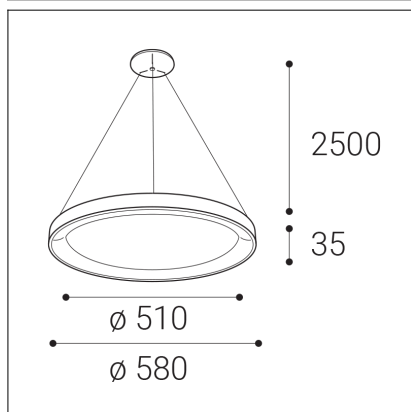

BELLA SLIM 58 P-Z, CF

Code:	3273258
Color:	COFFEE / 8025
Material:	ALUMINIUM/PMMA
Power:	48W
Color temperature:	3000K/4000K
Lumen output:	3360lm
Efficacy:	70lm/W
Color rendering index:	90+
SDCM:	< 3
Light beam angle:	160°
Light Source:	LED
Dimmable:	ON/OFF
LED lifetime:	L80B20 50.000h
Driver:	1200 mA
Voltage / Frequency:	220-240V/50-60Hz
Dimensions luminaire:	d580x35 mm
Product weight kg:	2 kg
Packing carton:	1
Length suspension:	2500 mm
Package dimensions:	630x630x100 mm