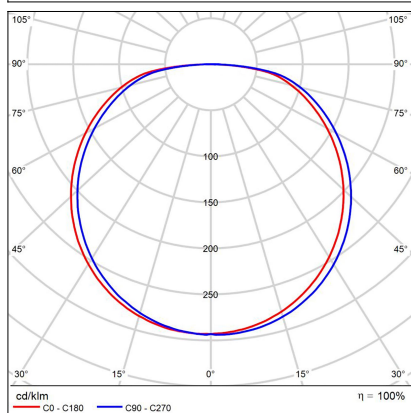

BELLA SLIM 58 P-Z, CF

Code:	3273258
Color:	COFFEE / 8025
Material:	ALUMINIUM/PMMA
Power:	48W
Color temperature:	3000K/4000K
Lumen output:	3360lm
Efficacy:	70lm/W
Color rendering index:	90+
SDCM:	< 3
Light beam angle:	160°
Light Source:	LED
Dimmable:	ON/OFF
LED lifetime:	L80B20 50.000h
Driver:	1200 mA
Voltage / Frequency:	220-240V/50-60Hz
Dimensions luminaire:	d580x35 mm
Product weight kg:	2 kg
Packing carton:	1
Length suspension:	2500 mm
Package dimensions:	630x630x100 mm