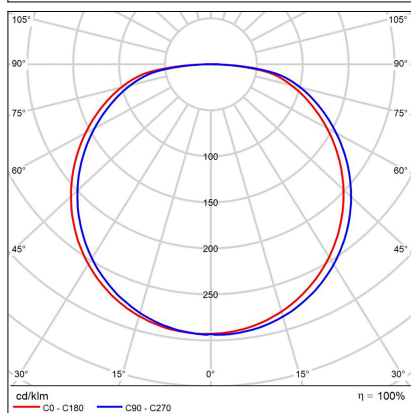

# BELLA SLIM 58 P-Z, CF

<b>Code:</b>	3273258D
<b>Color:</b>	COFFEE / 8025
<b>Material:</b>	ALUMINIUM/PMMA
<b>Power:</b>	48W
<b>Color temperature:</b>	3000K/4000K
<b>Lumen output:</b>	3360lm
<b>Efficacy:</b>	70lm/W
<b>Color rendering index:</b>	90+
<b>SDCM:</b>	< 3
<b>Light beam angle:</b>	160°
<b>Light Source:</b>	LED
<b>Dimmable:</b>	DALI/PUSH
<b>LED lifetime:</b>	L80B20 50.000h
<b>Driver:</b>	1200 mA
<b>Voltage / Frequency:</b>	220-240V/50-60Hz
<b>Dimensions luminaire:</b>	d580x35 mm
<b>Product weight kg:</b>	2 kg
<b>Packing carton:</b>	1
<b>Length suspension:</b>	2500 mm
<b>Package dimensions:</b>	630x630x100 mm