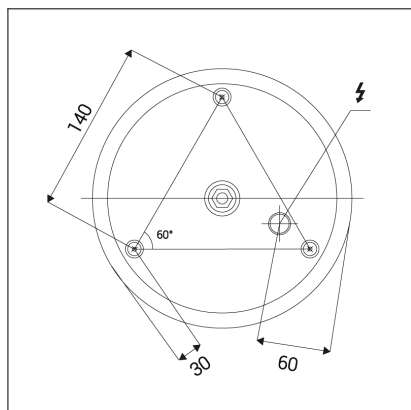

# BELLA SLIM 58 P-Z, CF

<b>Code:</b>	3273258D
<b>Color:</b>	COFFEE / 8025
<b>Material:</b>	ALUMINIUM/PMMA
<b>Power:</b>	48W
<b>Color temperature:</b>	3000K/4000K
<b>Lumen output:</b>	3360lm
<b>Efficacy:</b>	70lm/W
<b>Color rendering index:</b>	90+
<b>SDCM:</b>	< 3
<b>Light beam angle:</b>	160°
<b>Light Source:</b>	LED
<b>Dimmable:</b>	DALI/PUSH
<b>LED lifetime:</b>	L80B20 50.000h
<b>Driver:</b>	1200 mA
<b>Voltage / Frequency:</b>	220-240V/50-60Hz
<b>Dimensions luminaire:</b>	d580x35 mm
<b>Product weight kg:</b>	2 kg
<b>Packing carton:</b>	1
<b>Length suspension:</b>	2500 mm
<b>Package dimensions:</b>	630x630x100 mm