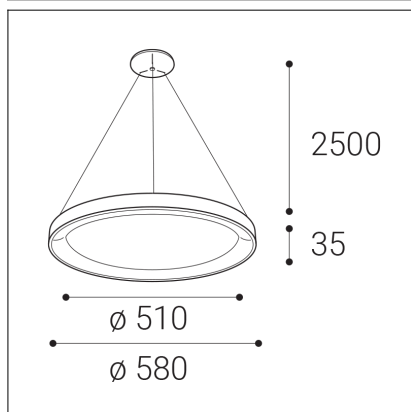

# BELLA SLIM 58 P-Z, CF

<b>Code:</b>	3273258D
<b>Color:</b>	COFFEE / 8025
<b>Material:</b>	ALUMINIUM/PMMA
<b>Power:</b>	48W
<b>Color temperature:</b>	3000K/4000K
<b>Lumen output:</b>	3360lm
<b>Efficacy:</b>	70lm/W
<b>Color rendering index:</b>	90+
<b>SDCM:</b>	< 3
<b>Light beam angle:</b>	160°
<b>Light Source:</b>	LED
<b>Dimmable:</b>	DALI/PUSH
<b>LED lifetime:</b>	L80B20 50.000h
<b>Driver:</b>	1200 mA
<b>Voltage / Frequency:</b>	220-240V/50-60Hz
<b>Dimensions luminaire:</b>	d580x35 mm
<b>Product weight kg:</b>	2 kg
<b>Packing carton:</b>	1
<b>Length suspension:</b>	2500 mm
<b>Package dimensions:</b>	630x630x100 mm