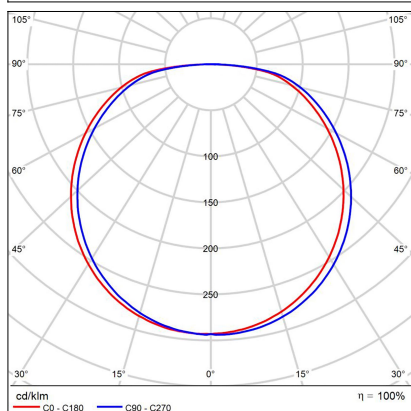

BELLA SLIM 58 P-Z, CF

Code:	3273258DT
Color:	COFFEE / 8025
Material:	ALUMINIUM/PMMA
Power:	48W
Color temperature:	3000K/4000K
Lumen output:	3360lm
Efficacy:	70lm/W
Color rendering index:	90+
SDCM:	< 3
Light beam angle:	160°
Light Source:	LED
Dimmable:	TRIAC
LED lifetime:	L80B20 50.000h
Driver:	1200 mA
Voltage / Frequency:	220-240V/50-60Hz
Dimensions luminaire:	d580x35 mm
Product weight kg:	2 kg
Packing carton:	1
Length suspension:	2500 mm
Package dimensions:	630x630x100 mm