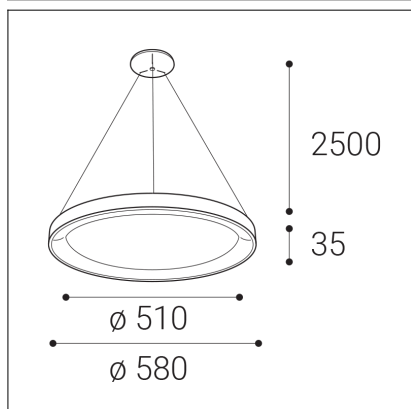

BELLA SLIM 58 P-Z, CF

Code:	3273258DT
Color:	COFFEE / 8025
Material:	ALUMINIUM/PMMA
Power:	48W
Color temperature:	3000K/4000K
Lumen output:	3360lm
Efficacy:	70lm/W
Color rendering index:	90+
SDCM:	< 3
Light beam angle:	160°
Light Source:	LED
Dimmable:	TRIAC
LED lifetime:	L80B20 50.000h
Driver:	1200 mA
Voltage / Frequency:	220-240V/50-60Hz
Dimensions luminaire:	d580x35 mm
Product weight kg:	2 kg
Packing carton:	1
Length suspension:	2500 mm
Package dimensions:	630x630x100 mm