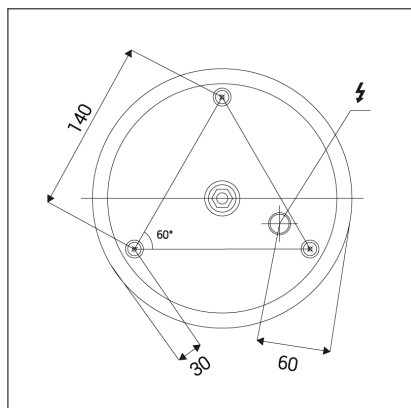

BELLA SLIM 58 P-Z, CF

Code:	3273258DT
Color:	COFFEE / 8025
Material:	ALUMINIUM/PMMA
Power:	48W
Color temperature:	3000K/4000K
Lumen output:	3360lm
Efficacy:	70lm/W
Color rendering index:	90+
SDCM:	< 3
Light beam angle:	160°
Light Source:	LED
Dimmable:	TRIAC
LED lifetime:	L80B20 50.000h
Driver:	1200 mA
Voltage / Frequency:	220-240V/50-60Hz
Dimensions luminaire:	d580x35 mm
Product weight kg:	2 kg
Packing carton:	1
Length suspension:	2500 mm
Package dimensions:	630x630x100 mm