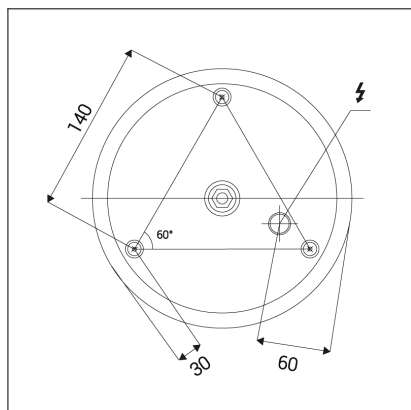

BELLA SLIM 58 P-Z, B

Code:	3273253
Color:	BLACK / 9017
Material:	ALUMINIUM/PMMA
Power:	48W
Color temperature:	3000K/4000K
Lumen output:	3360lm
Efficacy:	70lm/W
Color rendering index:	90+
SDCM:	< 3
Light beam angle:	160°
Light Source:	LED
Dimmable:	ON/OFF
LED lifetime:	L80B20 50.000h
Driver:	1200 mA
Voltage / Frequency:	220-240V/50-60Hz
Dimensions luminaire:	d580x35 mm
Product weight kg:	2 kg
Packing carton:	1
Length suspension:	2500 mm
Package dimensions:	630x630x100 mm