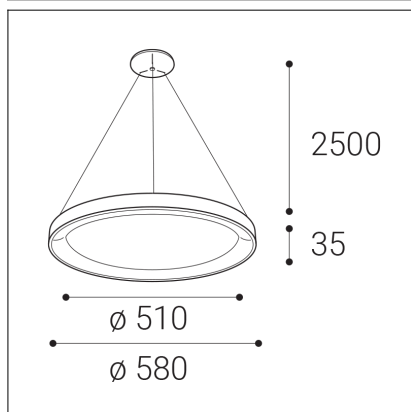

BELLA SLIM 58 P-Z, B

Code:	3273253
Color:	BLACK / 9017
Material:	ALUMINIUM/PMMA
Power:	48W
Color temperature:	3000K/4000K
Lumen output:	3360lm
Efficacy:	70lm/W
Color rendering index:	90+
SDCM:	< 3
Light beam angle:	160°
Light Source:	LED
Dimmable:	ON/OFF
LED lifetime:	L80B20 50.000h
Driver:	1200 mA
Voltage / Frequency:	220-240V/50-60Hz
Dimensions luminaire:	d580x35 mm
Product weight kg:	2 kg
Packing carton:	1
Length suspension:	2500 mm
Package dimensions:	630x630x100 mm