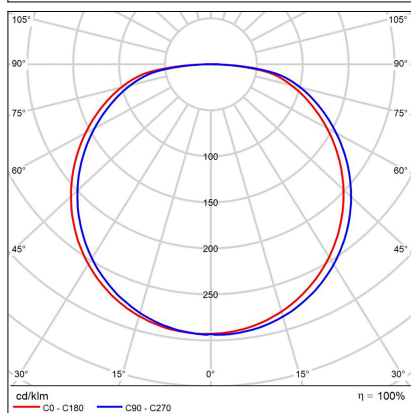

BELLA SLIM 58 P-Z, B

Code:	3273253
Color:	BLACK / 9017
Material:	ALUMINIUM/PMMA
Power:	48W
Color temperature:	3000K/4000K
Lumen output:	3360lm
Efficacy:	70lm/W
Color rendering index:	90+
SDCM:	< 3
Light beam angle:	160°
Light Source:	LED
Dimmable:	ON/OFF
LED lifetime:	L80B20 50.000h
Driver:	1200 mA
Voltage / Frequency:	220-240V/50-60Hz
Dimensions luminaire:	d580x35 mm
Product weight kg:	2 kg
Packing carton:	1
Length suspension:	2500 mm
Package dimensions:	630x630x100 mm