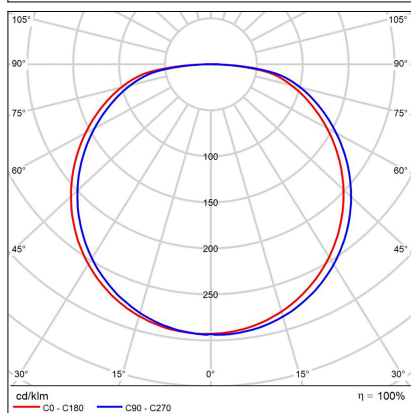

# BELLA SLIM 58 P-Z, B

<b>Code:</b>	3273253D
<b>Color:</b>	BLACK / 9017
<b>Material:</b>	ALUMINIUM/PMMA
<b>Power:</b>	48W
<b>Color temperature:</b>	3000K/4000K
<b>Lumen output:</b>	3360lm
<b>Efficacy:</b>	70lm/W
<b>Color rendering index:</b>	90+
<b>SDCM:</b>	< 3
<b>Light beam angle:</b>	160°
<b>Light Source:</b>	LED
<b>Dimmable:</b>	DALI/PUSH
<b>LED lifetime:</b>	L80B20 50.000h
<b>Driver:</b>	1200 mA
<b>Voltage / Frequency:</b>	220-240V/50-60Hz
<b>Dimensions luminaire:</b>	d580x35 mm
<b>Product weight kg:</b>	2 kg
<b>Packing carton:</b>	1
<b>Length suspension:</b>	2500 mm
<b>Package dimensions:</b>	630x630x100 mm