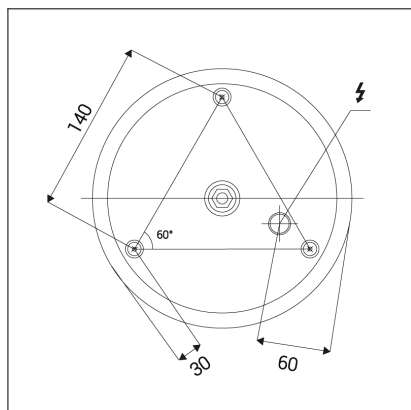

# BELLA SLIM 58 P-Z, B

<b>Code:</b>	3273253D
<b>Color:</b>	BLACK / 9017
<b>Material:</b>	ALUMINIUM/PMMA
<b>Power:</b>	48W
<b>Color temperature:</b>	3000K/4000K
<b>Lumen output:</b>	3360lm
<b>Efficacy:</b>	70lm/W
<b>Color rendering index:</b>	90+
<b>SDCM:</b>	< 3
<b>Light beam angle:</b>	160°
<b>Light Source:</b>	LED
<b>Dimmable:</b>	DALI/PUSH
<b>LED lifetime:</b>	L80B20 50.000h
<b>Driver:</b>	1200 mA
<b>Voltage / Frequency:</b>	220-240V/50-60Hz
<b>Dimensions luminaire:</b>	d580x35 mm
<b>Product weight kg:</b>	2 kg
<b>Packing carton:</b>	1
<b>Length suspension:</b>	2500 mm
<b>Package dimensions:</b>	630x630x100 mm