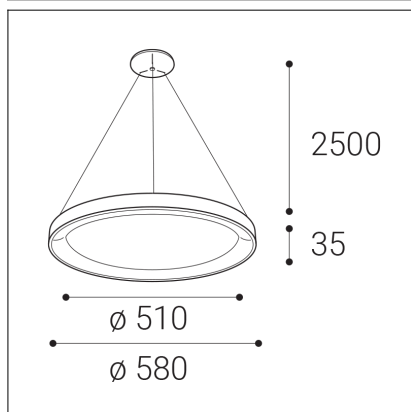

# BELLA SLIM 58 P-Z, B

<b>Code:</b>	3273253D
<b>Color:</b>	BLACK / 9017
<b>Material:</b>	ALUMINIUM/PMMA
<b>Power:</b>	48W
<b>Color temperature:</b>	3000K/4000K
<b>Lumen output:</b>	3360lm
<b>Efficacy:</b>	70lm/W
<b>Color rendering index:</b>	90+
<b>SDCM:</b>	< 3
<b>Light beam angle:</b>	160°
<b>Light Source:</b>	LED
<b>Dimmable:</b>	DALI/PUSH
<b>LED lifetime:</b>	L80B20 50.000h
<b>Driver:</b>	1200 mA
<b>Voltage / Frequency:</b>	220-240V/50-60Hz
<b>Dimensions luminaire:</b>	d580x35 mm
<b>Product weight kg:</b>	2 kg
<b>Packing carton:</b>	1
<b>Length suspension:</b>	2500 mm
<b>Package dimensions:</b>	630x630x100 mm