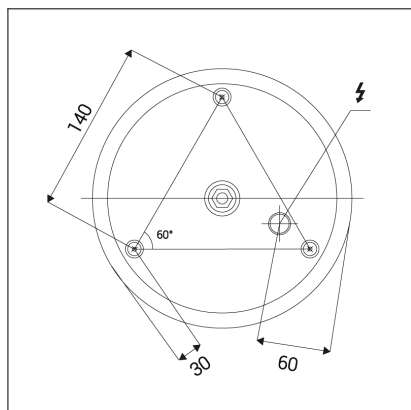

# BELLA SLIM 58 P-Z, B

<b>Code:</b> 3273253DT
<b>Color:</b> BLACK / 9017
<b>Material:</b> ALUMINIUM/PMMA
<b>Power:</b> 48W
<b>Color temperature:</b> 3000K/4000K
<b>Lumen output:</b> 3360lm
<b>Efficacy:</b> 70lm/W
<b>Color rendering index:</b> 90+
<b>SDCM:</b> < 3
<b>Light beam angle:</b> 160°
<b>Light Source:</b> LED
<b>Dimmable:</b> TRIAC
<b>LED lifetime:</b> L80B20 50.000h
<b>Driver:</b> 1300 mA
<b>Voltage / Frequency:</b> 220-240V/50-60Hz
<b>Dimensions luminaire:</b> d580x35 mm
<b>Product weight kg:</b> 2 kg
<b>Packing carton:</b> 1
<b>Length suspension:</b> 2500 mm
<b>Package dimensions:</b> 630x630x100 mm