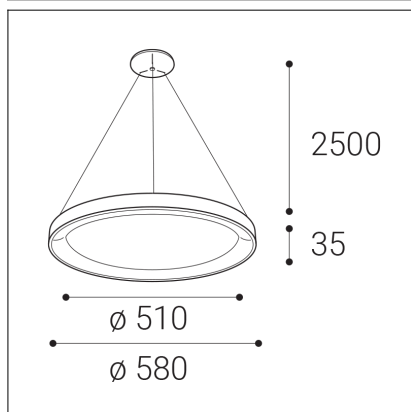

# BELLA SLIM 58 P-Z, B

<b>Code:</b> 3273253DT
<b>Color:</b> BLACK / 9017
<b>Material:</b> ALUMINIUM/PMMA
<b>Power:</b> 48W
<b>Color temperature:</b> 3000K/4000K
<b>Lumen output:</b> 3360lm
<b>Efficacy:</b> 70lm/W
<b>Color rendering index:</b> 90+
<b>SDCM:</b> < 3
<b>Light beam angle:</b> 160°
<b>Light Source:</b> LED
<b>Dimmable:</b> TRIAC
<b>LED lifetime:</b> L80B20 50.000h
<b>Driver:</b> 1300 mA
<b>Voltage / Frequency:</b> 220-240V/50-60Hz
<b>Dimensions luminaire:</b> d580x35 mm
<b>Product weight kg:</b> 2 kg
<b>Packing carton:</b> 1
<b>Length suspension:</b> 2500 mm
<b>Package dimensions:</b> 630x630x100 mm