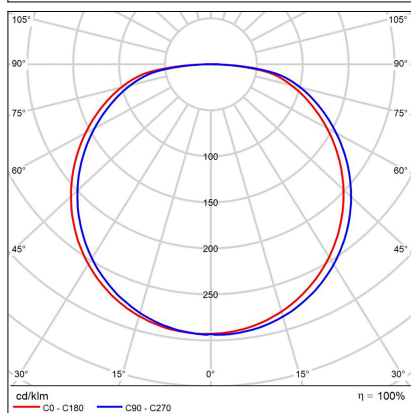

# BELLA SLIM 58 P-Z, B

<b>Code:</b> 3273253DT
<b>Color:</b> BLACK / 9017
<b>Material:</b> ALUMINIUM/PMMA
<b>Power:</b> 48W
<b>Color temperature:</b> 3000K/4000K
<b>Lumen output:</b> 3360lm
<b>Efficacy:</b> 70lm/W
<b>Color rendering index:</b> 90+
<b>SDCM:</b> < 3
<b>Light beam angle:</b> 160°
<b>Light Source:</b> LED
<b>Dimmable:</b> TRIAC
<b>LED lifetime:</b> L80B20 50.000h
<b>Driver:</b> 1300 mA
<b>Voltage / Frequency:</b> 220-240V/50-60Hz
<b>Dimensions luminaire:</b> d580x35 mm
<b>Product weight kg:</b> 2 kg
<b>Packing carton:</b> 1
<b>Length suspension:</b> 2500 mm
<b>Package dimensions:</b> 630x630x100 mm