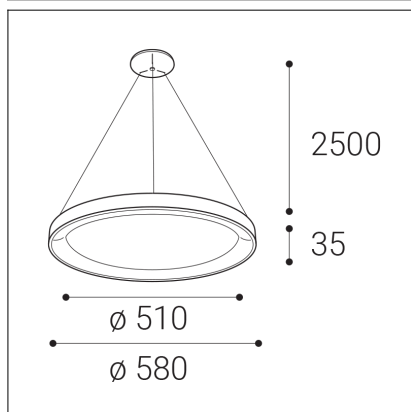

BELLA SLIM 58 P-Z, W

Code: 3273251
Color: WHITE / 9003
Material: ALUMINIUM/PMMA
Power: 48W
Color temperature: 3000K/4000K
Lumen output: 3360lm
Efficacy: 70lm/W
Color rendering index: 90+
SDCM: < 3
Light beam angle: 160°
Light Source: LED
Dimmable: ON/OFF
LED lifetime: L80B20 50.000h
Driver: 1200 mA
Voltage / Frequency: 220-240V/50-60Hz
Dimensions luminaire: d580x35 mm
Product weight kg: 2 kg
Packing carton: 1
Length suspension: 2500 mm
Package dimensions: 630x630x100 mm