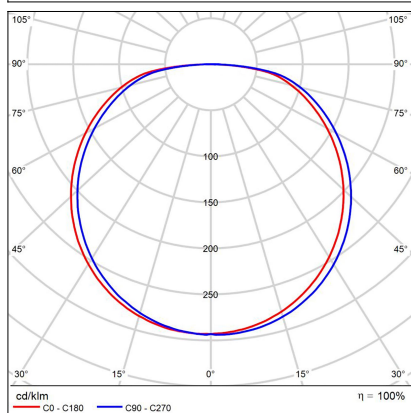

BELLA SLIM 58 P-Z, W

Code: 3273251
Color: WHITE / 9003
Material: ALUMINIUM/PMMA
Power: 48W
Color temperature: 3000K/4000K
Lumen output: 3360lm
Efficacy: 70lm/W
Color rendering index: 90+
SDCM: < 3
Light beam angle: 160°
Light Source: LED
Dimmable: ON/OFF
LED lifetime: L80B20 50.000h
Driver: 1200 mA
Voltage / Frequency: 220-240V/50-60Hz
Dimensions luminaire: d580x35 mm
Product weight kg: 2 kg
Packing carton: 1
Length suspension: 2500 mm
Package dimensions: 630x630x100 mm