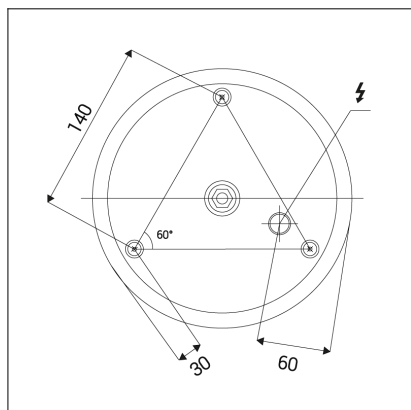

BELLA SLIM 58 P-Z, W

Code: 3273251
Color: WHITE / 9003
Material: ALUMINIUM/PMMA
Power: 48W
Color temperature: 3000K/4000K
Lumen output: 3360lm
Efficacy: 70lm/W
Color rendering index: 90+
SDCM: < 3
Light beam angle: 160°
Light Source: LED
Dimmable: ON/OFF
LED lifetime: L80B20 50.000h
Driver: 1200 mA
Voltage / Frequency: 220-240V/50-60Hz
Dimensions luminaire: d580x35 mm
Product weight kg: 2 kg
Packing carton: 1
Length suspension: 2500 mm
Package dimensions: 630x630x100 mm