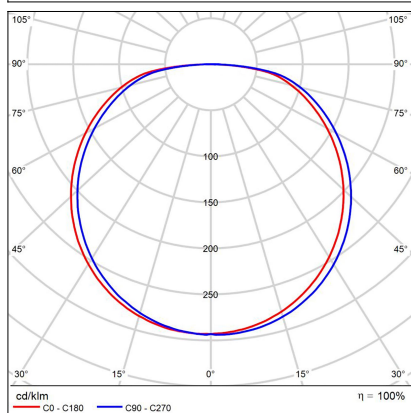

BELLA SLIM 58 P-Z, W

Code: 3273251D
Color: WHITE / 9003
Material: ALUMINIUM/PMMA
Power: 48W
Color temperature: 3000K/4000K
Lumen output: 3360lm
Efficacy: 70lm/W
Color rendering index: 90+
SDCM: < 3
Light beam angle: 160°
Light Source: LED
Dimmable: DALI/PUSH
LED lifetime: L80B20 50.000h
Driver: 1200 mA
Voltage / Frequency: 220-240V/50-60Hz
Dimensions luminaire: d580x35 mm
Product weight kg: 2 kg
Packing carton: 1
Length suspension: 2500 mm
Package dimensions: 630x630x100 mm