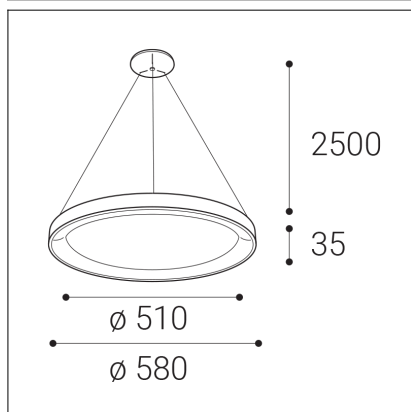

BELLA SLIM 58 P-Z, W

Code: 3273251D
Color: WHITE / 9003
Material: ALUMINIUM/PMMA
Power: 48W
Color temperature: 3000K/4000K
Lumen output: 3360lm
Efficacy: 70lm/W
Color rendering index: 90+
SDCM: < 3
Light beam angle: 160°
Light Source: LED
Dimmable: DALI/PUSH
LED lifetime: L80B20 50.000h
Driver: 1200 mA
Voltage / Frequency: 220-240V/50-60Hz
Dimensions luminaire: d580x35 mm
Product weight kg: 2 kg
Packing carton: 1
Length suspension: 2500 mm
Package dimensions: 630x630x100 mm