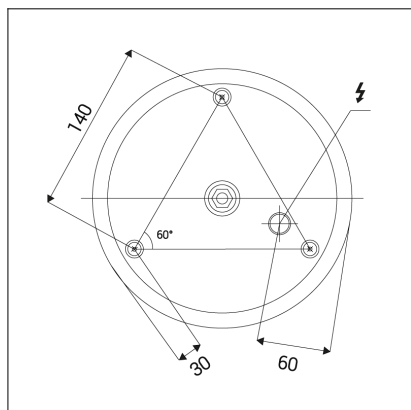

BELLA SLIM 58 P-Z, W

Code: 3273251D
Color: WHITE / 9003
Material: ALUMINIUM/PMMA
Power: 48W
Color temperature: 3000K/4000K
Lumen output: 3360lm
Efficacy: 70lm/W
Color rendering index: 90+
SDCM: < 3
Light beam angle: 160°
Light Source: LED
Dimmable: DALI/PUSH
LED lifetime: L80B20 50.000h
Driver: 1200 mA
Voltage / Frequency: 220-240V/50-60Hz
Dimensions luminaire: d580x35 mm
Product weight kg: 2 kg
Packing carton: 1
Length suspension: 2500 mm
Package dimensions: 630x630x100 mm