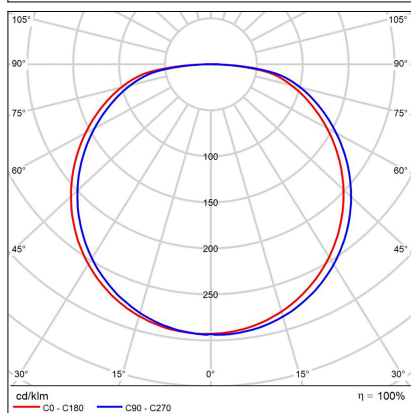

BELLA SLIM 58 P-Z, W

Code: 3273251DT
Color: WHITE / 9003
Material: ALUMINIUM/PMMA
Power: 48W
Color temperature: 3000K/4000K
Lumen output: 3360lm
Efficacy: 70lm/W
Color rendering index: 90+
SDCM: < 3
Light beam angle: 160°
Light Source: LED
Dimmable: TRIAC
LED lifetime: L80B20 50.000h
Driver: 1300 mA
Voltage / Frequency: 220-240V/50-60Hz
Dimensions luminaire: d580x35 mm
Product weight kg: 2 kg
Packing carton: 1
Length suspension: 2500 mm
Package dimensions: 630x630x100 mm