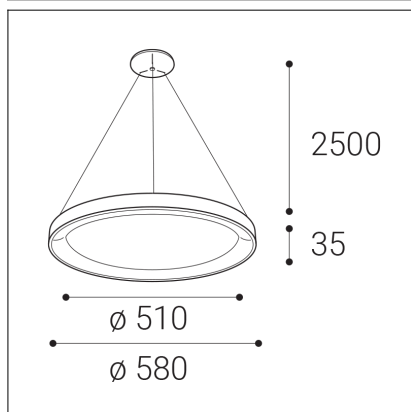

BELLA SLIM 58 P-Z, W

Code: 3273251DT
Color: WHITE / 9003
Material: ALUMINIUM/PMMA
Power: 48W
Color temperature: 3000K/4000K
Lumen output: 3360lm
Efficacy: 70lm/W
Color rendering index: 90+
SDCM: < 3
Light beam angle: 160°
Light Source: LED
Dimmable: TRIAC
LED lifetime: L80B20 50.000h
Driver: 1300 mA
Voltage / Frequency: 220-240V/50-60Hz
Dimensions luminaire: d580x35 mm
Product weight kg: 2 kg
Packing carton: 1
Length suspension: 2500 mm
Package dimensions: 630x630x100 mm