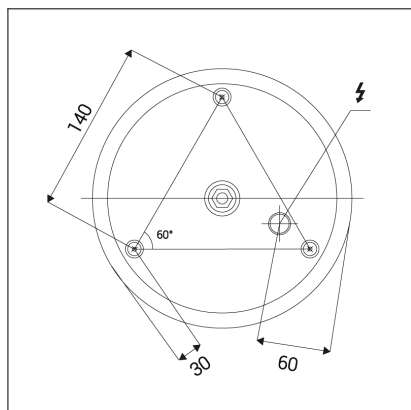

BELLA SLIM 58 P-Z, W

Code: 3273251DT
Color: WHITE / 9003
Material: ALUMINIUM/PMMA
Power: 48W
Color temperature: 3000K/4000K
Lumen output: 3360lm
Efficacy: 70lm/W
Color rendering index: 90+
SDCM: < 3
Light beam angle: 160°
Light Source: LED
Dimmable: TRIAC
LED lifetime: L80B20 50.000h
Driver: 1300 mA
Voltage / Frequency: 220-240V/50-60Hz
Dimensions luminaire: d580x35 mm
Product weight kg: 2 kg
Packing carton: 1
Length suspension: 2500 mm
Package dimensions: 630x630x100 mm