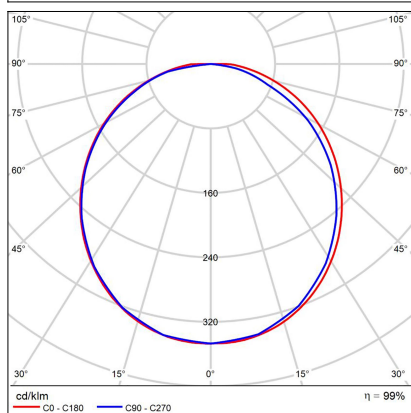

# KATY 78 Z, CF

<b>Code:</b> 3272858D
<b>Color:</b> COFFEE / 8025
<b>Material:</b> ALUMINIUM/PMMA
<b>Power:</b> 80W
<b>Color temperature:</b> 3000K/4000K
<b>Lumen output:</b> 4400lm
<b>Efficacy:</b> 55lm/W
<b>Color rendering index:</b> 90+
<b>SDCM:</b> < 3
<b>Light beam angle:</b> 120°
<b>Light Source:</b> LED
<b>Dimmable:</b> DALI/PUSH
<b>LED lifetime:</b> L80B20 50.000h
<b>Driver:</b> 2 x 1050 mA
<b>Voltage / Frequency:</b> 220-240V/50-60Hz
<b>Dimensions luminaire:</b> d780x180 mm
<b>Product weight kg:</b> 4,9 kg
<b>Packing carton:</b> 1
<b>Length suspension:</b> 2500 mm
<b>Package dimensions:</b> 840x840x249 mm